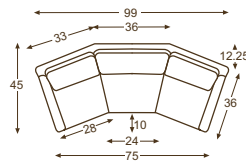

1296-03 SOFA

L1296-03 SOFA

STANDARD WITH MEDIUM NAIL HEAD

C1296-03 SOFA

1296-33

1296-33

STANDARD WITH TOPSTITCHING
STANDARD CUSHION – Haven

		UPHOLSTERY	LEATHER*	COVERALLS	OVERALL	INSIDE	SEAT	ARM	BACK RAIL HEIGHT	STD THROWS
	EXTRA LONG SOFA	1296-44	L1296-44	C1296-44	W107 D36 H34	W100 D23 H18	H17	H24	H34	NONE
	WEDGE SOFA	1296-33	L1296-33	C1296-33	W99 D45 H34	W70 D23 H18	H17	H24	H34	NONE
	KING LEE SLEEPER	1296-88	L1296-88	N/A	W85 D38 H37	W79 D22 H19	H19	H25	H34	NONE
	SOFA	1296-03	L1296-03 LS1296-03	C1296-03	W83 D36 H34	W76 D23 H18	H17	H24	H34	NONE
	TWO CUSHION SOFA	1296-32	L1296-32 LS1296-32	C1296-32	W83 D36 H34	W76 D23 H18	H17	H24	H34	NONE
	APARTMENT SOFA	1296-11	L1296-11 LS1296-11	C1296-11	W72 D36 H34	W65 D23 H18	H17	H24	H34	NONE
	QUEEN LEE SLEEPER	1296-78	L1296-78	N/A	W69 D38 H37	W63 D22 H19	H19	H25	H34	NONE
	LOVESEAT	1296-02	L1296-02 LS1296-02	C1296-02	W59 D36 H34	W52 D23 H18	H17	H24	H34	NONE
	TWIN LEE SLEEPER	1296-58	L1296-58	N/A	W48 D38 H37	W42 D22 H19	H19	H25	H34	NONE
	CHAIR	1296-01	L1296-01 LS1296-01	C1296-01	W31 D34 H33	W24 D21 H17	H17	H24	H33	NONE
	SWIVEL GLIDER	1296-01SG	L1296-01SG LS1296-01SG	C1296-01SG	W31 D34 H33	W24 D21 H17	H17	H24	H33	NONE
	SWIVEL CHAIR	1296-01SW	L1296-01SW LS1296-01SW	C1296-01SW	W31 D34 H33	W24 D21 H17	H17	H24	H33	NONE
	OTTOMAN	1296-00	L1296-00	C1296-00	W23 D18 H14	—	—	—	—	—

*THE 1296 SERIES IS AVAILABLE AS A LEATHER SLIPCOVER (LS).