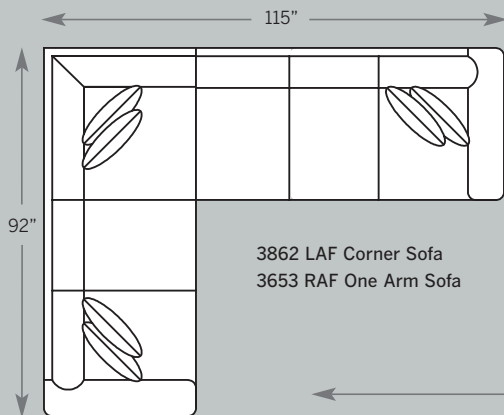

POPULAR SECTIONAL CONFIGURATIONS

3862 LAF Corner Sofa
3653 RAF One Arm Sofa