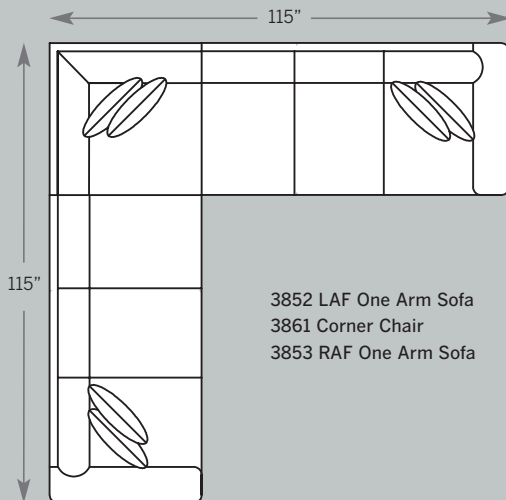

### POPULAR SECTIONAL CONFIGURATIONS

3862 LAF Corner Sofa  
3653 RAF One Arm Sofa

3872 LAF One Arm Loveseat  
3861 Corner Chair  
3873 RAF One Arm Loveseat

3852 LAF One Arm Sofa  
3861 Corner Chair  
3853 RAF One Arm Sofa

# ANNIKA COLLECTION

**3800 Sofa**  
 Overall: H 36 W 85 D 38  
 Seating: H 16 W 67 D 21  
 Seat Height: 20 Arm Height: 26  
 Pillows: 2 P21

**3875 Studio Sofa**  
 Overall: H 36 W 79 D 38  
 Seating: H 16 W 61 D 21  
 Seat Height: 20 Arm Height: 26  
 Pillows: 2 P21

**3801 Chair**  
 Overall: H 36 W 38 D 38  
 Seating: H 16 W 21 D 21  
 Seat Height: 20 Arm Height: 26  
 Pillows: N/A

**3808 Ottoman**  
 Overall: H 18 W 28 D 21

**3820 Loveseat**  
 Overall: H 36 W 62 D 38  
 Seating: H 16 W 44 D 21  
 Seat Height: 20 Arm Height: 26  
 Pillows: 2 P21

Drawings are 1/4" scale