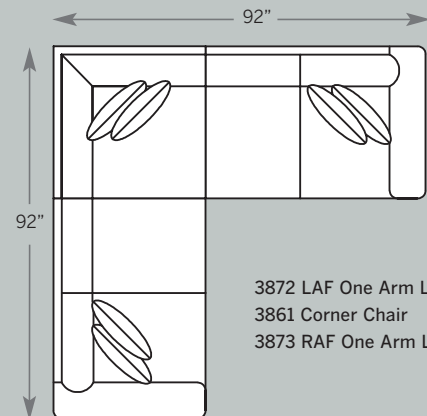

### POPULAR SECTIONAL CONFIGURATIONS

3862 LAF Corner Sofa  
3653 RAF One Arm Sofa

3872 LAF One Arm Loveseat  
3861 Corner Chair  
3873 RAF One Arm Loveseat

3852 LAF One Arm Sofa  
3861 Corner Chair  
3853 RAF One Arm Sofa

# ANNIKA COLLECTION

**3800 Sofa**  
 Overall: H 36 W 85 D 38  
 Seating: H 16 W 67 D 21  
 Seat Height: 20 Arm Height: 26  
 Pillows: 2 P21

**3875 Studio Sofa**  
 Overall: H 36 W 79 D 38  
 Seating: H 16 W 61 D 21  
 Seat Height: 20 Arm Height: 26  
 Pillows: 2 P21

**3801 Chair**  
 Overall: H 36 W 38 D 38  
 Seating: H 16 W 21 D 21  
 Seat Height: 20 Arm Height: 26  
 Pillows: N/A

**3808 Ottoman**  
 Overall: H 18 W 28 D 21

**3820 Loveseat**  
 Overall: H 36 W 62 D 38  
 Seating: H 16 W 44 D 21  
 Seat Height: 20 Arm Height: 26  
 Pillows: 2 P21

Drawings are 1/4" scale