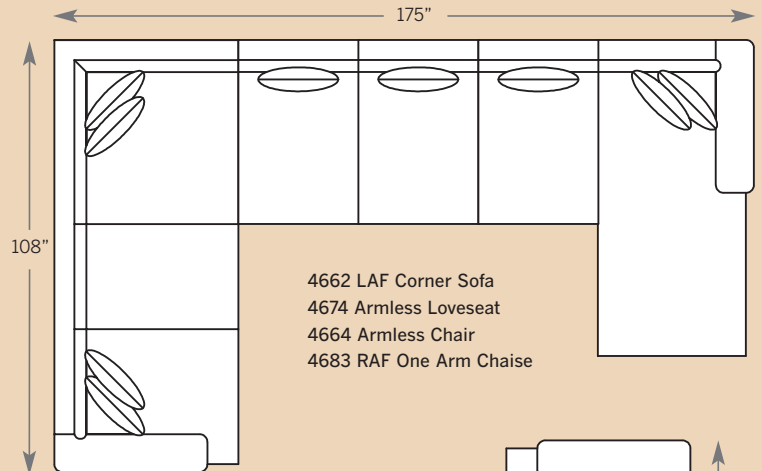

## POPULAR SECTIONAL CONFIGURATIONS

4662 LAF Corner Sofa  
4653 RAF One Arm Sofa

4662 LAF Corner Sofa  
4674 Armless Loveseat  
4664 Armless Chair  
4683 RAF One Arm Chair

4652 LAF One Arm Sofa  
4661 Corner Chair  
4653 RAF One Arm Sofa

## 4620 Loveseat

Overall: H 38 W 71 D 46  
Seating: H 18 W 51 D 24  
Seat Height: 20 Arm Height: 25  
Pillows: 2 P23

## 4672 LAF One Arm Loveseat

Overall: H 38 W 62 D 46  
Seating: H 18 W 52 D 24  
Seat Height: 20 Arm Height: 25  
Pillows: 1 P23, 1 P21

## 4673 RAF One Arm Loveseat

Overall: H 38 W 62 D 46  
Seating: H 18 W 52 D 24  
Seat Height: 20 Arm Height: 25  
Pillows: 1 P23, 1 P21