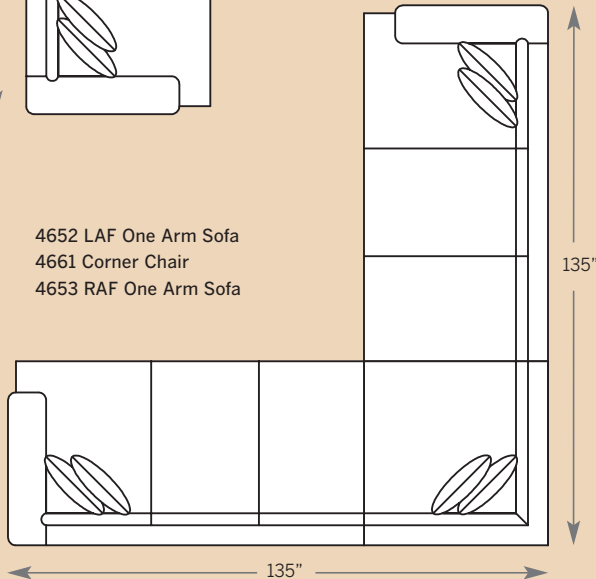

## POPULAR SECTIONAL CONFIGURATIONS

4662 LAF Corner Sofa  
4653 RAF One Arm Sofa

4662 LAF Corner Sofa  
4674 Armless Loveseat  
4664 Armless Chair  
4683 RAF One Arm Chair

4652 LAF One Arm Sofa  
4661 Corner Chair  
4653 RAF One Arm Sofa

## 4600 Sofa

Overall: H 38 W 97 D 46  
Seating: H 18 W 77 D 24  
Seat Height: 20 Arm Height: 25  
Pillows: 2 P23, 2 P21

## 4620 Loveseat

Overall: H 38 W 71 D 46  
Seating: H 18 W 51 D 24  
Seat Height: 20 Arm Height: 25  
Pillows: 2 P23

## 4673 RAF One Arm Loveseat

Overall: H 38 W 62 D 46  
Seating: H 18 W 52 D 24  
Seat Height: 20 Arm Height: 25  
Pillows: 1 P23, 1 P21