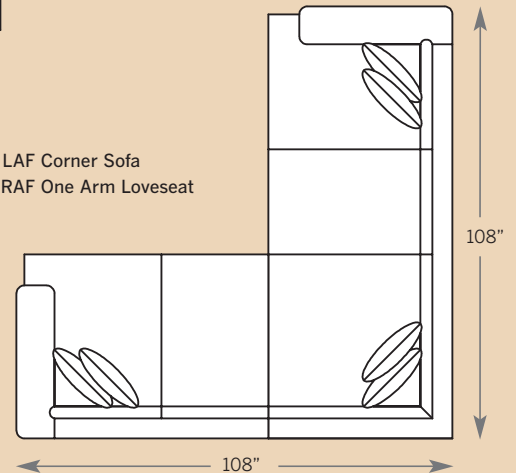

## POPULAR SECTIONAL CONFIGURATIONS

4662 LAF Corner Sofa  
4653 RAF One Arm Sofa

4662 LAF Corner Sofa  
4674 Armless Loveseat  
4664 Armless Chair  
4683 RAF One Arm Chair

4652 LAF One Arm Sofa  
4661 Corner Chair  
4653 RAF One Arm Sofa

## 4600 Sofa

Overall: H 38 W 97 D 46  
Seating: H 18 W 77 D 24  
Seat Height: 20 Arm Height: 25  
Pillows: 2 P23, 2 P21

## 4620 Loveseat

Overall: H 38 W 71 D 46  
Seating: H 18 W 51 D 24  
Seat Height: 20 Arm Height: 25  
Pillows: 2 P23