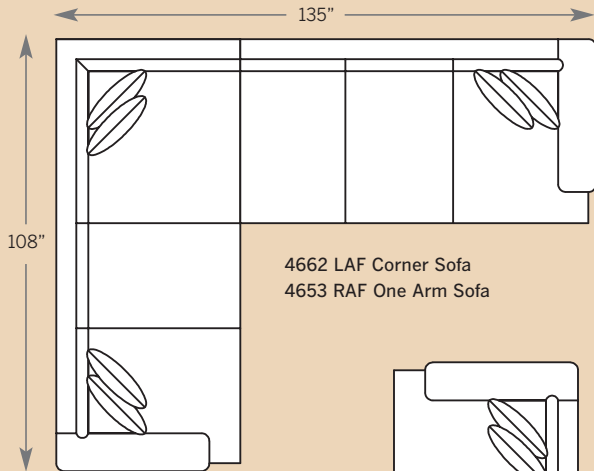

POPULAR SECTIONAL CONFIGURATIONS