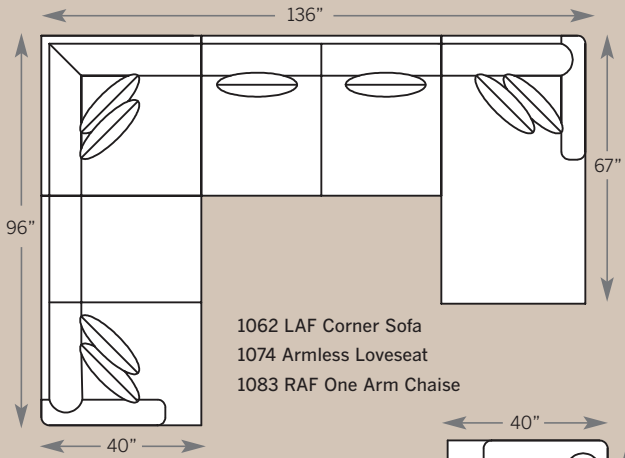

**POPULAR SECTIONAL CONFIGURATIONS**

1062 LAF Corner Sofa  
1074 Armless Loveseat  
1083 RAF One Arm Chaise

1062 LAF Corner Sofa  
1073 RAF One Arm Loveseat

1052 LAF One Arm Sofa  
1063 RAF Corner Sofa

1052 LAF One Arm Sofa  
1061 Corner Chair  
1053 RAF One Arm Sofa

# SAVANNAH COLLECTION

**1000 Sofa**  
 Overall: H 38 W 86 D 40  
 Seating: H 18 W 77 D 22  
 Seat Height: 20 Arm Height: 23  
 Pillows: 4 P21

**1085 Two Cushion Sofa**  
 Overall: H 38 W 86 D 40  
 Seating: H 18 W 77 D 22  
 Seat Height: 20 Arm Height: 23  
 Pillows: 4 P21

**1020 Loveseat**  
 Overall: H 38 W 60 D 40  
 Seating: H 18 W 51 D 22  
 Seat Height: 20 Arm Height: 23  
 Pillows: 2 P21

**1062 LAF Corner Sofa**  
**1063 RAF Corner Sofa**  
 Overall: H 38 W 96 D 40  
 Seating: H 18 W 73 D 22  
 Seat Height: 20 Arm Height: 23  
 Pillows: 4 P21

**1082 LAF One Arm Chaise**  
**1083 RAF One Arm Chaise**  
 Overall: H 38 W 36 D 67  
 Seating: H 18 W 31 D 49  
 Seat Height: 20 Arm Height: 23  
 Pillows: 2 P21

Drawings are 1/4" scale