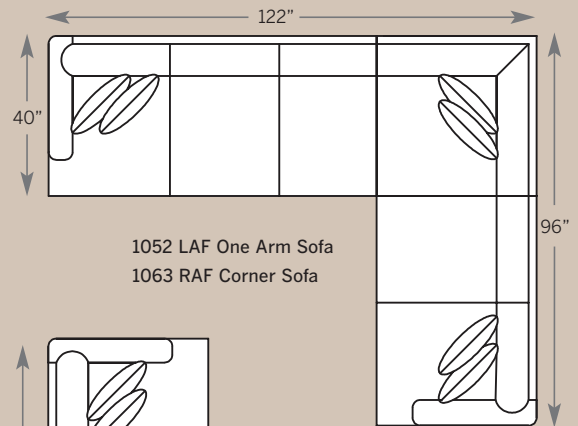

**POPULAR SECTIONAL CONFIGURATIONS**

1062 LAF Corner Sofa  
1074 Armless Loveseat  
1083 RAF One Arm Chaise

1062 LAF Corner Sofa  
1073 RAF One Arm Loveseat

1052 LAF One Arm Sofa  
1063 RAF Corner Sofa

1052 LAF One Arm Sofa  
1061 Corner Chair  
1053 RAF One Arm Sofa

# SAVANNAH COLLECTION

**1000 Sofa**  
 Overall: H 38 W 86 D 40  
 Seating: H 18 W 77 D 22  
 Seat Height: 20 Arm Height: 23  
 Pillows: 4 P21

**1085 Two Cushion Sofa**  
 Overall: H 38 W 86 D 40  
 Seating: H 18 W 77 D 22  
 Seat Height: 20 Arm Height: 23  
 Pillows: 4 P21

**1020 Loveseat**  
 Overall: H 38 W 60 D 40  
 Seating: H 18 W 51 D 22  
 Seat Height: 20 Arm Height: 23  
 Pillows: 2 P21

**1062 LAF Corner Sofa**  
**1063 RAF Corner Sofa**  
 Overall: H 38 W 96 D 40  
 Seating: H 18 W 73 D 22  
 Seat Height: 20 Arm Height: 23  
 Pillows: 4 P21