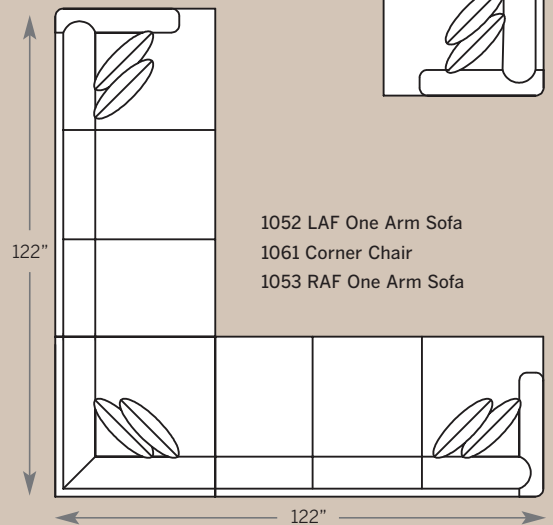

**POPULAR SECTIONAL CONFIGURATIONS**

1062 LAF Corner Sofa  
1074 Armless Loveseat  
1083 RAF One Arm Chaise

1062 LAF Corner Sofa  
1073 RAF One Arm Loveseat

1052 LAF One Arm Sofa  
1063 RAF Corner Sofa

1052 LAF One Arm Sofa  
1061 Corner Chair  
1053 RAF One Arm Sofa

# SAVANNAH COLLECTION

**1000 Sofa**  
 Overall: H 38 W 86 D 40  
 Seating: H 18 W 77 D 22  
 Seat Height: 20 Arm Height: 23  
 Pillows: 4 P21

**1085 Two Cushion Sofa**  
 Overall: H 38 W 86 D 40  
 Seating: H 18 W 77 D 22  
 Seat Height: 20 Arm Height: 23  
 Pillows: 4 P21

**1020 Loveseat**  
 Overall: H 38 W 60 D 40  
 Seating: H 18 W 51 D 22  
 Seat Height: 20 Arm Height: 23  
 Pillows: 2 P21

**1062 LAF Corner Sofa**  
**1063 RAF Corner Sofa**  
 Overall: H 38 W 96 D 40  
 Seating: H 18 W 73 D 22  
 Seat Height: 20 Arm Height: 23  
 Pillows: 4 P21

**1061 Corner Chair**  
 Overall: H 38 W 40 D 40  
 Seating: H 18 W 22 D 22  
 Seat Height: 20  
 Pillows: 2 P21

**1001 Chair**  
 Overall: H 38 W 32 D 40  
 Seating: H 18 W 23 D 22  
 Seat Height: 20 Arm Height: 23