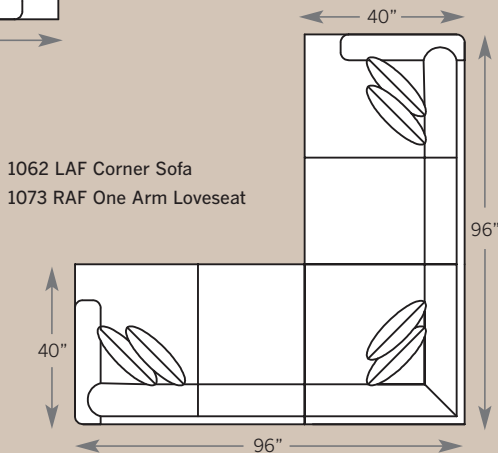

**POPULAR SECTIONAL CONFIGURATIONS**

1062 LAF Corner Sofa  
1074 Armless Loveseat  
1083 RAF One Arm Chaise

1062 LAF Corner Sofa  
1073 RAF One Arm Loveseat

1052 LAF One Arm Sofa  
1063 RAF Corner Sofa

1052 LAF One Arm Sofa  
1061 Corner Chair  
1053 RAF One Arm Sofa

# SAVANNAH COLLECTION

**1000 Sofa**  
 Overall: H 38 W 86 D 40  
 Seating: H 18 W 77 D 22  
 Seat Height: 20 Arm Height: 23  
 Pillows: 4 P21

**1085 Two Cushion Sofa**  
 Overall: H 38 W 86 D 40  
 Seating: H 18 W 77 D 22  
 Seat Height: 20 Arm Height: 23  
 Pillows: 4 P21

**1020 Loveseat**  
 Overall: H 38 W 60 D 40  
 Seating: H 18 W 51 D 22  
 Seat Height: 20 Arm Height: 23  
 Pillows: 2 P21

**1062 LAF Corner Sofa**  
**1063 RAF Corner Sofa**  
 Overall: H 38 W 96 D 40  
 Seating: H 18 W 73 D 22  
 Seat Height: 20 Arm Height: 23  
 Pillows: 4 P21