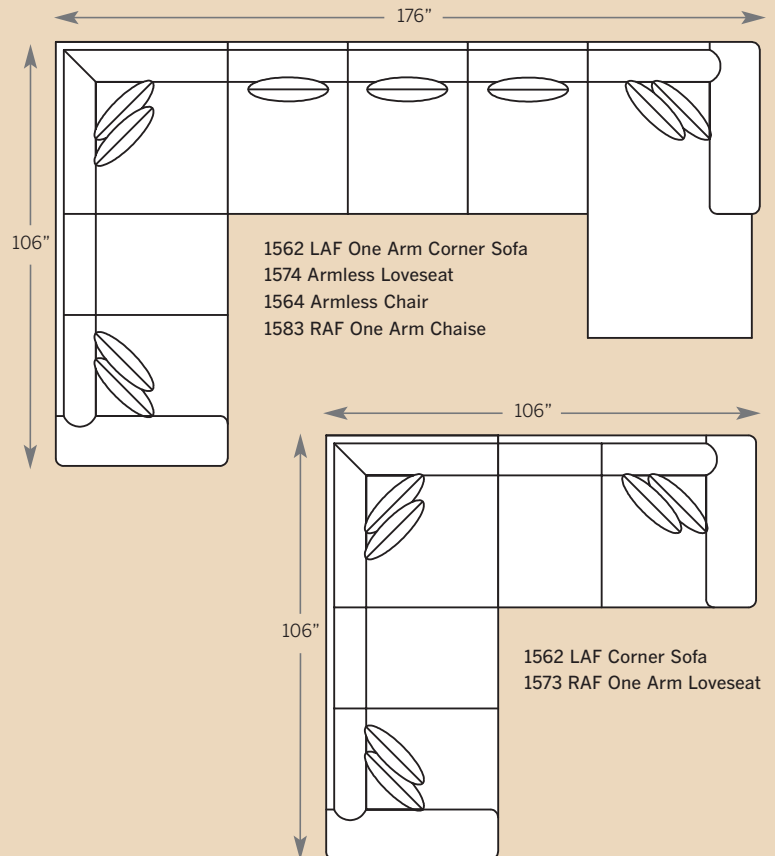

POPULAR SECTIONAL CONFIGURATIONS

ARTHUR SECTIONAL

1500 Sofa
 Overall: H 36 W 102 D 43
 Seating: H 16 W 76 D 24
 Seat Height: 20 Arm Height: 27
 Pillows: 2 P23, 2 P21

1520 Loveseat
 Overall: H 36 W 77 D 43
 Seating: H 16 W 51 D 24
 Seat Height: 20 Arm Height: 27
 Pillows: 2 P23

1501 Chair & 1/2
 Overall: H 36 W 56 D 43
 Seating: H 16 W 30 D 24
 Seat Height: 20 Arm Height: 27
 Pillows: 2 P21

1508 Ottoman
 Overall: H 18 W 34 D 34

1562 LAF Corner Sofa
 Overall: H 36 W 106 D 43
 Seating: H 16 W 74 D 24
 Seat Height: 20 Arm Height: 27
 Pillows: 2 P23, 2 P21

1563 RAF Corner Sofa
 Overall: H 36 W 106 D 43
 Seating: H 16 W 74 D 24
 Seat Height: 20 Arm Height: 27
 Pillows: 2 P23, 2 P21

1561 Corner Chair
 Overall: H 36 W 43 D 43
 Seating: H 16 W 24 D 24
 Seat Height: 20 Arm Height: 27
 Pillows: 1 P23, 1 P21

Drawings are 1/4" scale