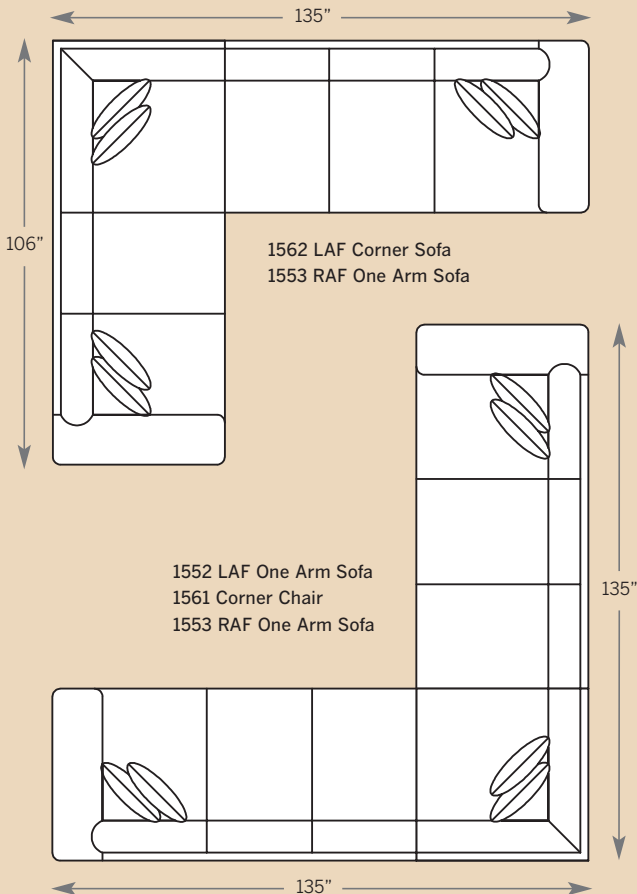

POPULAR SECTIONAL CONFIGURATIONS

ARTHUR SECTIONAL

1500 Sofa
 Overall: H 36 W 102 D 43
 Seating: H 16 W 76 D 24
 Seat Height: 20 Arm Height: 27
 Pillows: 2 P23, 2 P21

1520 Loveseat
 Overall: H 36 W 77 D 43
 Seating: H 16 W 51 D 24
 Seat Height: 20 Arm Height: 27
 Pillows: 2 P23

1501 Chair & 1/2
 Overall: H 36 W 56 D 43
 Seating: H 16 W 30 D 24
 Seat Height: 20 Arm Height: 27
 Pillows: 2 P21

1508 Ottoman
 Overall: H 18 W 34 D 34

1562 LAF Corner Sofa
 Overall: H 36 W 106 D 43
 Seating: H 16 W 74 D 24
 Seat Height: 20 Arm Height: 27
 Pillows: 2 P23, 2 P21

1563 RAF Corner Sofa
 Overall: H 36 W 106 D 43
 Seating: H 16 W 74 D 24
 Seat Height: 20 Arm Height: 27
 Pillows: 2 P23, 2 P21

1561 Corner Chair
 Overall: H 36 W 43 D 43
 Seating: H 16 W 24 D 24
 Seat Height: 20 Arm Height: 27
 Pillows: 1 P23, 1 P21

Drawings are 1/4" scale