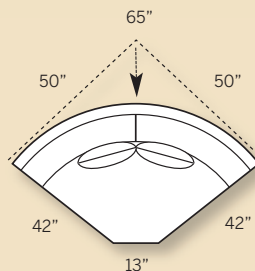

## 6074 Armless Loveseat

Overall Dimensions: H 38 W 60 D 42  
Seating Dimensions: H 18 W 60 D 26  
Seat Height: 20 Arm Height: N/A  
Pillows: 2 P23

## 6064 Armless Chair

Overall Dimensions: H 38 W 30 D 42  
Seating Dimensions: H 18 W 30 D 26  
Seat Height: 20 Arm Height: N/A  
Pillows: 1 P23

## 6008 Ottoman

Overall Dimensions: H 16 W 35 D 25

## 6080 Wedge

Overall Dimensions: H 38 W 72 D 42  
Seating Dimensions: H 18 W 45 D 26  
Seat Height: 20 Arm Height: N/A  
Pillows: 2 P23