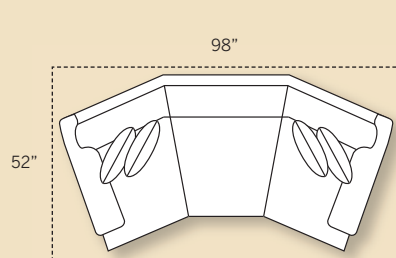

6063 RAF Corner Sofa

6065 Conversation Sofa

Overall Dimensions: H 38 W 98 D 42
Seating Dimensions: H 18 W 70 D 26
Seat Height: 20 Arm Height: 25
Pillows: 4 P23