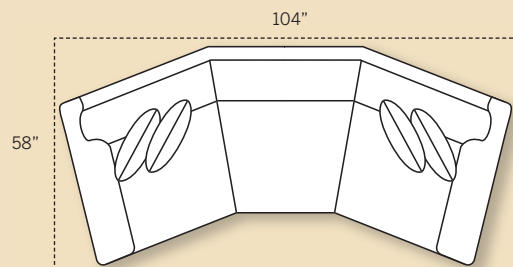

Overall Dimensions: H 38 W 32 D 44
Seating Dimensions: H 17 W 32 D 27
Seat Height: 21 Arm Height: N/A
Pillows: 1 P23

9774 Armless Loveseat

Overall Dimensions: H 38 W 64 D 44
Seating Dimensions: H 17 W 64 D 27
Seat Height: 21 Arm Height: N/A
Pillows: 2 P23

9780 Wedge

Overall Dimensions: H 38 W 64 D 54
Seating Dimensions: H 17 W 46 D 27
Seat Height: 21 Arm Height: N/A
Pillows: 2 P23

9782 LAF One Arm Chaise

Overall Dimensions: H 38 W 44 D 70
Seating Dimensions: H 17 W 31 D 53
Seat Height: 21 Arm Height: 29
Pillows: 2 P23

9783 RAF One Arm Chaise

Overall Dimensions: H 38 W 44 D 70
Seating Dimensions: H 17 W 31 D 53
Seat Height: 21 Arm Height: 29
Pillows: 2 P23

9765 Conversation Sofa

Overall Dimensions: H 38 W 104 D 44
Seating Dimensions: H 17 W 79 D 27
Seat Height: 21 Arm Height: 29
Pillows: 4 P23