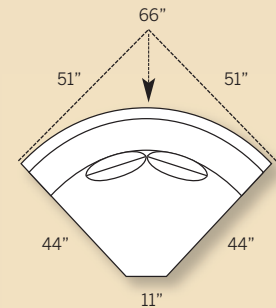

9713 RAF One Arm Chair

Overall Dimensions: H 38 W 44 D 44
Seating Dimensions: H 17 W 31 D 27
Seat Height: 21 Arm Height: 29
Pillows: 2 P23

9701 Chair & 1/2

Overall Dimensions: H 38 W 60 D 44
Seating Dimensions: H 17 W 33 D 27
Seat Height: 21 Arm Height: 29
Pillows: 2 P23

9708 Ottoman & 1/2

Overall Dimensions: H 18.5 W 35 D 26

9761 Corner Chair

Overall Dimensions: H 38 W 44 D 44
Seating Dimensions: H 17 W 27 D 27
Seat Height: 21 Arm Height: N/A
Pillows: 2 P23

9764 Armless Chair

Overall Dimensions: H 38 W 32 D 44
Seating Dimensions: H 17 W 32 D 27
Seat Height: 21 Arm Height: N/A
Pillows: 1 P23

9774 Armless Loveseat

Overall Dimensions: H 38 W 64 D 44
Seating Dimensions: H 17 W 64 D 27
Seat Height: 21 Arm Height: N/A
Pillows: 2 P23

9780 Wedge

Overall Dimensions: H 38 W 64 D 54
Seating Dimensions: H 17 W 46 D 27
Seat Height: 21 Arm Height: N/A
Pillows: 2 P23

9782 LAF One Arm Chaise

Overall Dimensions: H 38 W 44 D 70
Seating Dimensions: H 17 W 31 D 53
Seat Height: 21 Arm Height: 29
Pillows: 2 P23