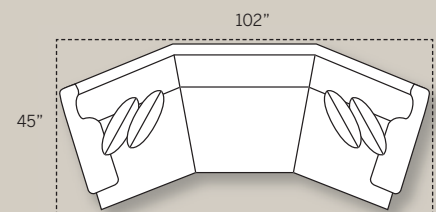

1472 LAF One Arm Loveseat

Overall Dimensions: H 36 W 52 D 38
Seating Dimensions: H 16 W 46 D 22
Seat Height: 20 Arm Height: 26
Pillows: 2 P21

1473 RAF One Arm Loveseat

Overall Dimensions: H 36 W 52 D 38
Seating Dimensions: H 16 W 46 D 22
Seat Height: 20 Arm Height: 26
Pillows: 2 P21

1464 Armless Chair

Overall Dimensions: H 36 W 24 D 38
Seating Dimensions: H 16 W 24 D 22
Seat Height: 20
Pillows: 1 P21

1458 Ottoman

Overall Dimensions: H 18 W 27 D 21

1470 Loveseat

Overall Dimensions: H 36 W 58 D 38
Seating Dimensions: H 16 W 46 D 22
Seat Height: 20 Arm Height: 26
Pillows: 2 P21

1482 LAF One Arm Chaise

Overall Dimensions: H 36 W 38 D 62
Seating Dimensions: H 16 W 32 D 46
Seat Height: 20 Arm Height: 26
Pillows: 1 P21

1483 RAF One Arm Chaise

Overall Dimensions: H 36 W 38 D 62
Seating Dimensions: H 16 W 32 D 46
Seat Height: 20 Arm Height: 26
Pillows: 1 P21

1465 Conversation Sofa

Overall Dimensions: H 36 W 103 D 38
Seating Dimensions: H 16 W 82 D 22
Seat Height: 20 Arm Height: 26
Pillows: 4 P21

All dimensions are approximate.