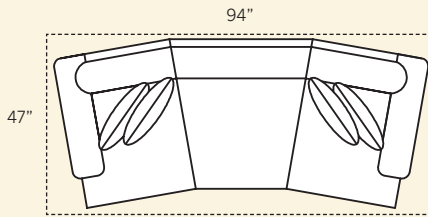

# CHATHAM SECTIONAL

**5900 Sofa**  
 Overall: H 38 W 84 D 38  
 Seating: H 17 W 68 D 22  
 Seat Height: 21 Arm Height: 24  
 Pillows: 2 P21

**5985 Sofa**  
 Overall: H 38 W 84 D 38  
 Seating: H 17 W 68 D 22  
 Seat Height: 21 Arm Height: 24  
 Pillows: 2 P21

**5975 Studio Sofa**  
 Overall: H 38 W 78 D 38  
 Seating: H 17 W 62 D 22  
 Seat Height: 21 Arm Height: 24  
 Pillows: 2 P21

**5920 Loveseat**  
 Overall: H 38 W 61 D 38  
 Seating: H 17 W 45 D 22  
 Seat Height: 21 Arm Height: 24  
 Pillows: 2 P21

**5961 Corner Chair**  
 Overall: H 38 W 38 D 38  
 Seating: H 17 W 38 D 22  
 Seat Height: 21 Arm Height: 24  
 Pillows: 1 P21

**5901 Chair**  
 Overall: H 38 W 41 D 38  
 Seating: H 17 W 24 D 22  
 Seat Height: 21 Arm Height: 24

**5908 Ottoman**  
 Overall: H 18 W 30 D 25

**5965 Conversation Sofa**  
 Overall: H 38 W 94 D 38  
 Seating: H 17 W 73 D 22  
 Seat Height: 21 Arm Height: 24  
 Pillows: 4 P21

**5962 LAF Corner Sofa**  
**5963 RAF Corner Sofa**  
 Overall: H 38 W 91 D 38  
 Seating: H 17 W 67 D 22  
 Seat Height: 21 Arm Height: 24  
 Pillows: 4 P21