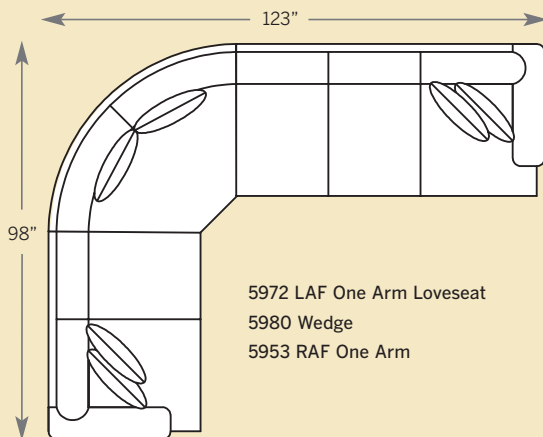

**1 Choose Your Arm >**

P = Panel Arm    S = Sock Arm    T = Track Arm    E = English Arm

**2 Choose Your Back >**

L = Loose Back    A = Attached Back

**3 Choose Your Base >**

T = Turned Leg    M = Modern Leg    S = Skirt

# CHATHAM SECTIONAL

**5900 Sofa**  
 Overall: H 38 W 84 D 38  
 Seating: H 17 W 68 D 22  
 Seat Height: 21 Arm Height: 24  
 Pillows: 2 P21

**5985 Sofa**  
 Overall: H 38 W 84 D 38  
 Seating: H 17 W 68 D 22  
 Seat Height: 21 Arm Height: 24  
 Pillows: 2 P21

**5975 Studio Sofa**  
 Overall: H 38 W 78 D 38  
 Seating: H 17 W 62 D 22  
 Seat Height: 21 Arm Height: 24  
 Pillows: 2 P21

**5920 Loveseat**  
 Overall: H 38 W 61 D 38  
 Seating: H 17 W 45 D 22  
 Seat Height: 21 Arm Height: 24  
 Pillows: 2 P21

**5974 Armless Loveseat**  
 Overall: H 38 W 60 D 38  
 Seating: H 17 W 60 D 22  
 Seat Height: 21  
 Pillows: 2 P21

Drawings are 1/4" scale

Please note: Track/English Arm Pieces are 3 inches less per arm on overall width.