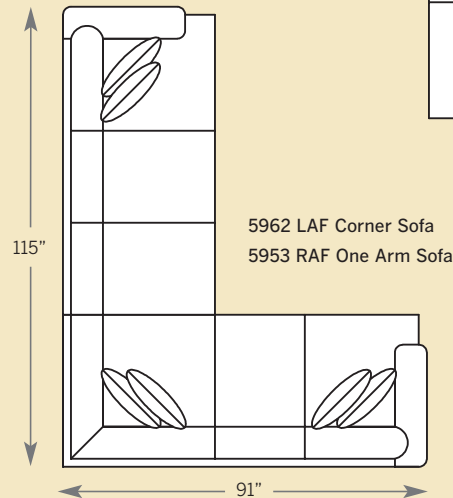

# CHATHAM SECTIONAL

**5900 Sofa**  
 Overall: H 38 W 84 D 38  
 Seating: H 17 W 68 D 22  
 Seat Height: 21 Arm Height: 24  
 Pillows: 2 P21

**5985 Sofa**  
 Overall: H 38 W 84 D 38  
 Seating: H 17 W 68 D 22  
 Seat Height: 21 Arm Height: 24  
 Pillows: 2 P21

**5975 Studio Sofa**  
 Overall: H 38 W 78 D 38  
 Seating: H 17 W 62 D 22  
 Seat Height: 21 Arm Height: 24  
 Pillows: 2 P21

**5920 Loveseat**  
 Overall: H 38 W 61 D 38  
 Seating: H 17 W 45 D 22  
 Seat Height: 21 Arm Height: 24  
 Pillows: 2 P21

**5961 Corner Chair**  
 Overall: H 38 W 38 D 38  
 Seating: H 17 W 38 D 22  
 Seat Height: 21 Arm Height: 24  
 Pillows: 1 P21

**5901 Chair**  
 Overall: H 38 W 41 D 38  
 Seating: H 17 W 24 D 22  
 Seat Height: 21 Arm Height: 24

**5974 Armless Loveseat**  
 Overall: H 38 W 60 D 38  
 Seating: H 17 W 60 D 22  
 Seat Height: 21  
 Pillows: 2 P21

Drawings are 1/4" scale

Please note: Track/English Arm Pieces are 3 inches less per arm on overall width.