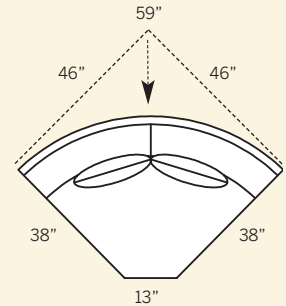

**5975 Studio Sofa**  
 Overall: H 38 W 78 D 38  
 Seating: H 17 W 62 D 22  
 Seat Height: 21 Arm Height: 24  
 Pillows: 2 P21

**5920 Loveseat**  
 Overall: H 38 W 61 D 38  
 Seating: H 17 W 45 D 22  
 Seat Height: 21 Arm Height: 24  
 Pillows: 2 P21

**5961 Corner Chair**  
 Overall: H 38 W 38 D 38  
 Seating: H 17 W 38 D 22  
 Seat Height: 21 Arm Height: 24  
 Pillows: 1 P21

**5901 Chair**  
 Overall: H 38 W 41 D 38  
 Seating: H 17 W 24 D 22  
 Seat Height: 21 Arm Height: 24

**5908 Ottoman**  
 Overall: H 18 W 30 D 25

**5965 Conversation Sofa**  
 Overall: H 38 W 94 D 38  
 Seating: H 17 W 73 D 22  
 Seat Height: 21 Arm Height: 24  
 Pillows: 4 P21

**5962 LAF Corner Sofa**  
**5963 RAF Corner Sofa**  
 Overall: H 38 W 91 D 38  
 Seating: H 17 W 67 D 22  
 Seat Height: 21 Arm Height: 24  
 Pillows: 4 P21

**5974 Armless Loveseat**  
 Overall: H 38 W 60 D 38  
 Seating: H 17 W 60 D 22  
 Seat Height: 21  
 Pillows: 2 P21

Drawings are 1/4" scale

Please note: Track/English Arm Pieces are 3 inches less per arm on overall width.