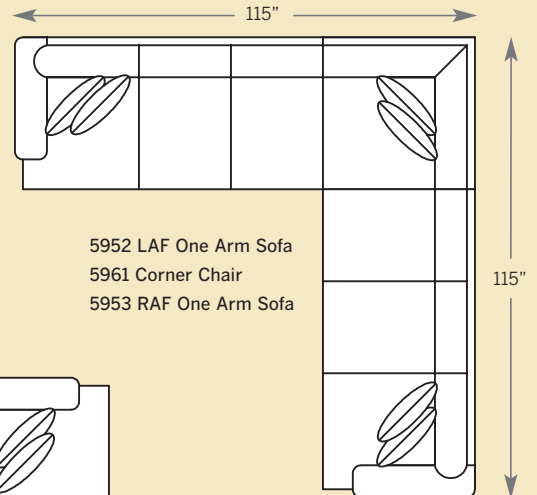

# CHATHAM SECTIONAL

**5900 Sofa**  
 Overall: H 38 W 84 D 38  
 Seating: H 17 W 68 D 22  
 Seat Height: 21 Arm Height: 24  
 Pillows: 2 P21

**5985 Sofa**  
 Overall: H 38 W 84 D 38  
 Seating: H 17 W 68 D 22  
 Seat Height: 21 Arm Height: 24  
 Pillows: 2 P21

**5975 Studio Sofa**  
 Overall: H 38 W 78 D 38  
 Seating: H 17 W 62 D 22  
 Seat Height: 21 Arm Height: 24  
 Pillows: 2 P21

**5920 Loveseat**  
 Overall: H 38 W 61 D 38  
 Seating: H 17 W 45 D 22  
 Seat Height: 21 Arm Height: 24  
 Pillows: 2 P21

**5961 Corner Chair**  
 Overall: H 38 W 38 D 38  
 Seating: H 17 W 38 D 22  
 Seat Height: 21 Arm Height: 24  
 Pillows: 1 P21

**5901 Chair**  
 Overall: H 38 W 41 D 38  
 Seating: H 17 W 24 D 22  
 Seat Height: 21 Arm Height: 24

**5974 Armless Loveseat**  
 Overall: H 38 W 60 D 38  
 Seating: H 17 W 60 D 22  
 Seat Height: 21  
 Pillows: 2 P21

Drawings are 1/4" scale

Please note: Track/English Arm Pieces are 3 inches less per arm on overall width.