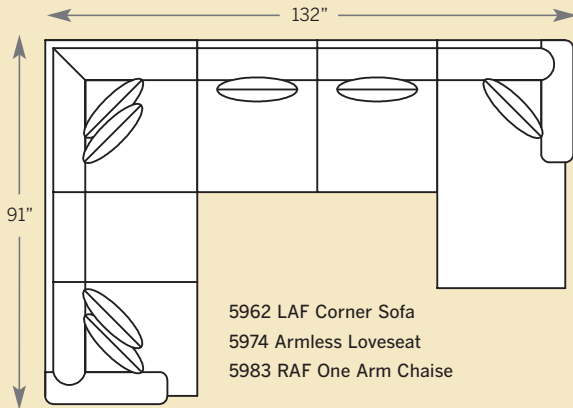

# CHATHAM SECTIONAL

**5900 Sofa**  
 Overall: H 38 W 84 D 38  
 Seating: H 17 W 68 D 22  
 Seat Height: 21 Arm Height: 24  
 Pillows: 2 P21

**5985 Sofa**  
 Overall: H 38 W 84 D 38  
 Seating: H 17 W 68 D 22  
 Seat Height: 21 Arm Height: 24  
 Pillows: 2 P21

**5975 Studio Sofa**  
 Overall: H 38 W 78 D 38  
 Seating: H 17 W 62 D 22  
 Seat Height: 21 Arm Height: 24  
 Pillows: 2 P21

**5920 Loveseat**  
 Overall: H 38 W 61 D 38  
 Seating: H 17 W 45 D 22  
 Seat Height: 21 Arm Height: 24  
 Pillows: 2 P21

**5961 Corner Chair**  
 Overall: H 38 W 38 D 38  
 Seating: H 17 W 38 D 22  
 Seat Height: 21 Arm Height: 24  
 Pillows: 1 P21

**5901 Chair**  
 Overall: H 38 W 41 D 38  
 Seating: H 17 W 24 D 22  
 Seat Height: 21 Arm Height: 24

**5974 Armless Loveseat**  
 Overall: H 38 W 60 D 38  
 Seating: H 17 W 60 D 22  
 Seat Height: 21  
 Pillows: 2 P21

Drawings are 1/4" scale

Please note: Track/English Arm Pieces are 3 inches less per arm on overall width.