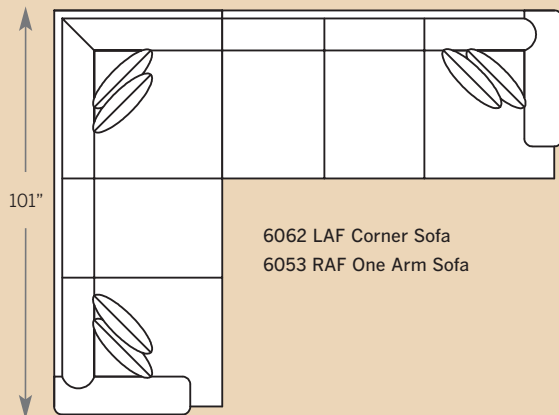

A = Attached Border Back

3 Choose Your Base >

T = Turned Leg

M = Modern Leg

S = Skirt

4 Choose Your Material >

F = Fabric

LF = Leather/Fabric

L = Leather

How To Order >

EXAMPLE:
Sofa 6000-SBM-F
Sofa with Sock Arm,
Border Back,
Modern Leg and Fabric

Standard Features:
Seat Cushions: Comfort Down
Back Pillows: Loose or Attached
Finish: Warm Brown
(No Finish Options)

POPULAR SECTIONAL CONFIGURATIONS

HENSON SECTIONAL

6000 Sofa
 Overall: H 38 W 97 D 42
 Seating: H 18 W 78 D 26
 Seat Height: 20 Arm Height: 25
 Pillows: 4 P23

6075 Sofa
 Overall: H 38 W 89 D 42
 Seating: H 18 W 70 D 26
 Seat Height: 20 Arm Height: 25
 Pillows: 4 P23

6062 LAF Corner Sofa
6063 RAF Corner Sofa
 Overall: H 38 W 101 D 42
 Seating: H 18 W 75 D 26
 Seat Height: 20 Arm Height: 25
 Pillows: 4 P23

6020 Loveseat
 Overall: H 38 W 70 D 42
 Seating: H 18 W 51 D 26
 Seat Height: 20 Arm Height: 25
 Pillows: 2 P23