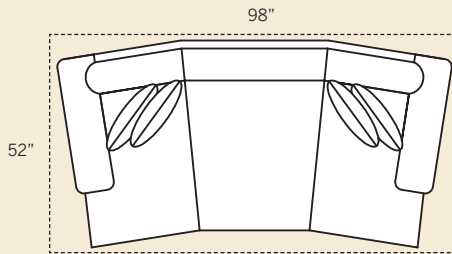

POPULAR SECTIONAL CONFIGURATIONS

HENSON SECTIONAL

6000 Sofa
 Overall: H 38 W 97 D 42
 Seating: H 18 W 78 D 26
 Seat Height: 20 Arm Height: 25
 Pillows: 4 P23

6075 Sofa
 Overall: H 38 W 89 D 42
 Seating: H 18 W 70 D 26
 Seat Height: 20 Arm Height: 25
 Pillows: 4 P23

6001 Chair & 1/2
 Overall: H 38 W 50 D 42
 Seating: H 18 W 31 D 26
 Seat Height: 20 Arm Height: 25
 Pillows: 2 P23

6008 Ottoman
 Overall: H 16 W 35 D 25

6065 Conversation Sofa
 Overall: H 38 W 98 D 42
 Seating: H 18 W 70 D 26
 Seat Height: 20 Arm Height: 25
 Pillows: 4 P23

6062 LAF Corner Sofa
6063 RAF Corner Sofa
 Overall: H 38 W 101 D 42
 Seating: H 18 W 75 D 26
 Seat Height: 20 Arm Height: 25
 Pillows: 4 P23

6020 Loveseat
 Overall: H 38 W 70 D 42
 Seating: H 18 W 51 D 26
 Seat Height: 20 Arm Height: 25
 Pillows: 2 P23