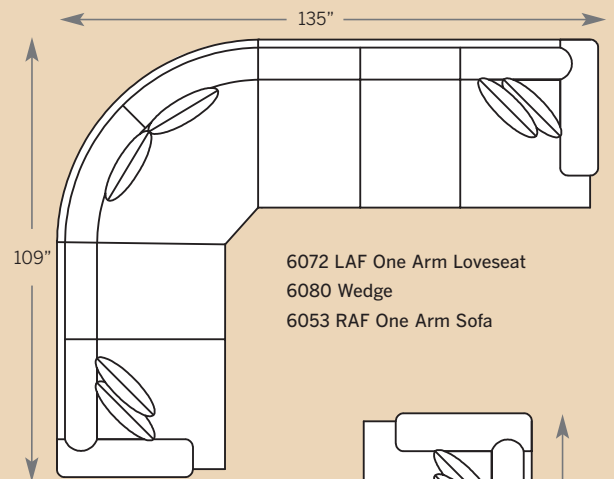

POPULAR SECTIONAL CONFIGURATIONS

HENSON SECTIONAL

6000 Sofa
 Overall: H 38 W 97 D 42
 Seating: H 18 W 78 D 26
 Seat Height: 20 Arm Height: 25
 Pillows: 4 P23

6075 Sofa
 Overall: H 38 W 89 D 42
 Seating: H 18 W 70 D 26
 Seat Height: 20 Arm Height: 25
 Pillows: 4 P23

6001 Chair & 1/2
 Overall: H 38 W 50 D 42
 Seating: H 18 W 31 D 26
 Seat Height: 20 Arm Height: 25
 Pillows: 2 P23

6008 Ottoman
 Overall: H 16 W 35 D 25

6065 Conversation Sofa
 Overall: H 38 W 98 D 42
 Seating: H 18 W 70 D 26
 Seat Height: 20 Arm Height: 25
 Pillows: 4 P23

6062 LAF Corner Sofa
6063 RAF Corner Sofa
 Overall: H 38 W 101 D 42
 Seating: H 18 W 75 D 26
 Seat Height: 20 Arm Height: 25
 Pillows: 4 P23

6020 Loveseat
 Overall: H 38 W 70 D 42
 Seating: H 18 W 51 D 26
 Seat Height: 20 Arm Height: 25
 Pillows: 2 P23

Drawings are 1/4" scale

Please note: All Widths are based on the Panel Arm.
 The Track/English Arm Pieces are 3 inches less per arm on overall width.