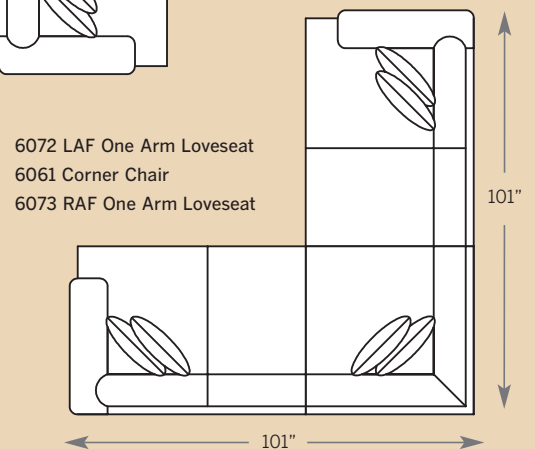

A = Attached Border Back

3 Choose Your Base >

T = Turned Leg

M = Modern Leg

S = Skirt

4 Choose Your Material >

F = Fabric

LF = Leather/Fabric

L = Leather

How To Order >

EXAMPLE:
Sofa 6000-SBM-F
Sofa with Sock Arm,
Border Back,
Modern Leg and Fabric

Standard Features:
Seat Cushions: Comfort Down
Back Pillows: Loose or Attached
Finish: Warm Brown
(No Finish Options)

POPULAR SECTIONAL CONFIGURATIONS

HENSON SECTIONAL

6000 Sofa
 Overall: H 38 W 97 D 42
 Seating: H 18 W 78 D 26
 Seat Height: 20 Arm Height: 25
 Pillows: 4 P23

6075 Sofa
 Overall: H 38 W 89 D 42
 Seating: H 18 W 70 D 26
 Seat Height: 20 Arm Height: 25
 Pillows: 4 P23

6001 Chair & 1/2
 Overall: H 38 W 50 D 42
 Seating: H 18 W 31 D 26
 Seat Height: 20 Arm Height: 25
 Pillows: 2 P23

6008 Ottoman
 Overall: H 16 W 35 D 25

6065 Conversation Sofa
 Overall: H 38 W 98 D 42
 Seating: H 18 W 70 D 26
 Seat Height: 20 Arm Height: 25
 Pillows: 4 P23