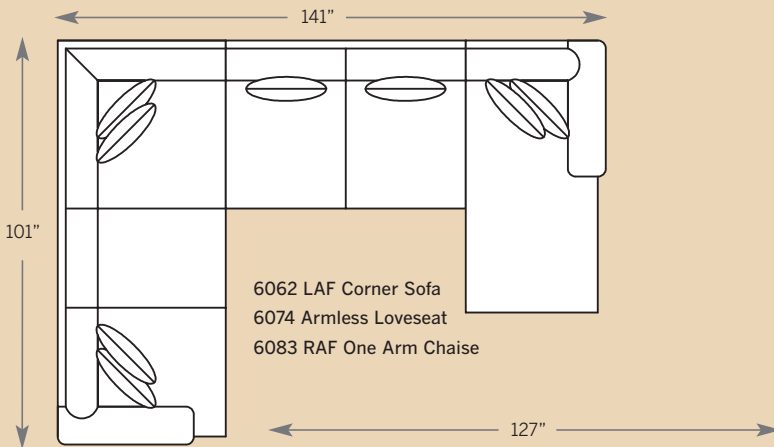

A = Attached Border Back

3 Choose Your Base >

T = Turned Leg

M = Modern Leg

S = Skirt

4 Choose Your Material >

F = Fabric

LF = Leather/Fabric

L = Leather

How To Order >

EXAMPLE:
Sofa 6000-SBM-F
Sofa with Sock Arm,
Border Back,
Modern Leg and Fabric

Standard Features:
Seat Cushions: Comfort Down
Back Pillows: Loose or Attached
Finish: Warm Brown
(No Finish Options)

POPULAR SECTIONAL CONFIGURATIONS

HENSON SECTIONAL

6000 Sofa
 Overall: H 38 W 97 D 42
 Seating: H 18 W 78 D 26
 Seat Height: 20 Arm Height: 25
 Pillows: 4 P23

6075 Sofa
 Overall: H 38 W 89 D 42
 Seating: H 18 W 70 D 26
 Seat Height: 20 Arm Height: 25
 Pillows: 4 P23

6001 Chair & 1/2
 Overall: H 38 W 50 D 42
 Seating: H 18 W 31 D 26
 Seat Height: 20 Arm Height: 25
 Pillows: 2 P23

6008 Ottoman
 Overall: H 16 W 35 D 25

6065 Conversation Sofa
 Overall: H 38 W 98 D 42
 Seating: H 18 W 70 D 26
 Seat Height: 20 Arm Height: 25
 Pillows: 4 P23