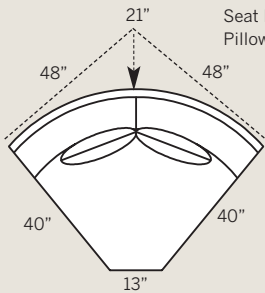

*Medium Natural Nailheads
Standard on Panel Arm
Leather and Leather Fabric

POPULAR SECTIONAL CONFIGURATIONS

WINSTON SECTIONAL

7400 Sofa
 Overall: H 38 W 90 D 40
 Seating: H 18 W 72 D 24
 Seat Height: 20 Arm Height: 26
 Pillows: 4 P21

7401 Chair
 Overall: H 38 W 40 D 40
 Seating: H 18 W 22 D 24
 Seat Height: 20 Arm Height: 26

7465 Conversation Sofa
 Overall: H 38 W 116 D 40
 Seating: H 18 W 70 D 24
 Seat Height: 20 Arm Height: 26
 Pillows: 4 P21

7461 Corner Chair
 Overall: H 38 W 40 D 40
 Seating: H 18 W 24 D 24
 Seat Height: 20
 Pillows: 2 P21

7455 Chair & 1/2
 Overall: H 38 W 48 D 40
 Seating: H 18 W 30 D 24
 Seat Height: 20 Arm Height: 26
 Pillows: 2 P21

7408 Ottoman
 Overall: H 18 W 27 D 21

7468 Ottoman & 1/2
 Overall: H 18 W 38 D 25

7480 Wedge
 Overall: H 38 W 69 D 40
 Seating: H 18 W 50 D 24
 Seat Height: 20
 Pillows: 2 P21

7462 LAF Corner Sofa
7463 RAF Corner Sofa
 Overall: H 38 W 98 D 40
 Seating: H 18 W 74 D 24
 Seat Height: 20 Arm Height: 26
 Pillows: 4 P21