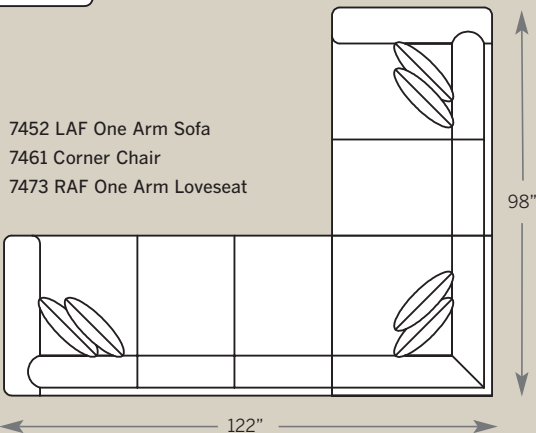

1 Choose Your Arm >

P = Panel Arm

S = Sock Arm

T = Track Arm

2 Choose Your Back >

L = Loose Back

A = Attached Back

3 Choose Your Base >

M = Modern Leg

T = Turned Leg

S = Skirt

4 Choose Your Material >

F = Fabric

LF = Leather/Fabric

*L = Leather

How To Order >

*Medium Natural Nailheads
Standard on Panel Arm
Leather and Leather Fabric

POPULAR SECTIONAL CONFIGURATIONS

WINSTON SECTIONAL

7400 Sofa
 Overall: H 38 W 90 D 40
 Seating: H 18 W 72 D 24
 Seat Height: 20 Arm Height: 26
 Pillows: 4 P21

7475 Studio Sofa
 Overall: H 38 W 84 D 40
 Seating: H 18 W 66 D 24
 Seat Height: 20 Arm Height: 26
 Pillows: 4 P21

7420 Loveseat
 Overall: H 38 W 66 D 40
 Seating: H 18 W 48 D 24
 Seat Height: 20 Arm Height: 26
 Pillows: 2 P21