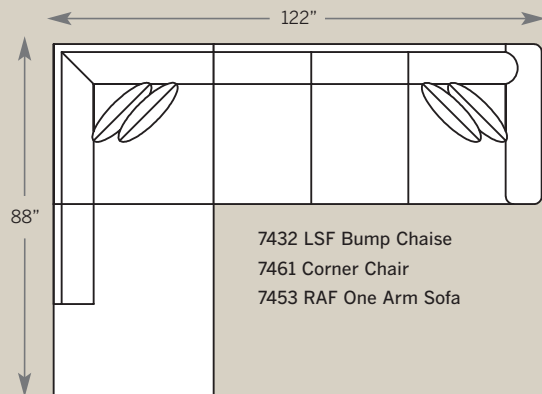

1 Choose Your Arm >

P = Panel Arm

S = Sock Arm

T = Track Arm

2 Choose Your Back >

L = Loose Back

A = Attached Back

3 Choose Your Base >

M = Modern Leg

T = Turned Leg

S = Skirt

4 Choose Your Material >

F = Fabric

LF = Leather/Fabric

*L = Leather

How To Order >

*Medium Natural Nailheads
Standard on Panel Arm
Leather and Leather Fabric

POPULAR SECTIONAL CONFIGURATIONS

WINSTON SECTIONAL

7400 Sofa
 Overall: H 38 W 90 D 40
 Seating: H 18 W 72 D 24
 Seat Height: 20 Arm Height: 26
 Pillows: 4 P21

7475 Studio Sofa
 Overall: H 38 W 84 D 40
 Seating: H 18 W 66 D 24
 Seat Height: 20 Arm Height: 26
 Pillows: 4 P21

7420 Loveseat
 Overall: H 38 W 66 D 40
 Seating: H 18 W 48 D 24
 Seat Height: 20 Arm Height: 26
 Pillows: 2 P21