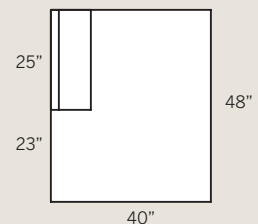

7432 LSF Bump Chaise
7433 RSF Bump Chaise
Overall: H 38 W 40 D 48
Seating: H 18 W 24 D 48
Seat Height: 20

Drawings are 1/4" scale

Please note: All Track Arm Pieces are 2.5 inches less per arm on overall width.