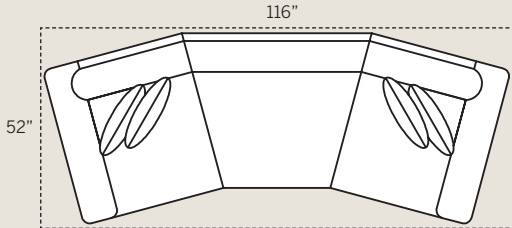

7465 Conversation Sofa
Overall: H 38 W 116 D 40
Seating: H 18 W 70 D 24
Seat Height: 20 Arm Height: 26
Pillows: 4 P21