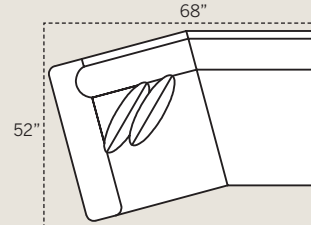

7461 Corner Chair
 Overall: H 38 W 40 D 40
 Seating: H 18 W 24 D 24
 Seat Height: 20
 Pillows: 2 P21

7455 Chair & 1/2
 Overall: H 38 W 48 D 40
 Seating: H 18 W 30 D 24
 Seat Height: 20 Arm Height: 26
 Pillows: 2 P21

7408 Ottoman
 Overall: H 18 W 27 D 21

7468 Ottoman & 1/2
 Overall: H 18 W 38 D 25

7480 Wedge
 Overall: H 38 W 69 D 40
 Seating: H 18 W 50 D 24
 Seat Height: 20
 Pillows: 2 P21

7462 LAF Corner Sofa
7463 RAF Corner Sofa
 Overall: H 38 W 98 D 40
 Seating: H 18 W 74 D 24
 Seat Height: 20 Arm Height: 26
 Pillows: 4 P21

7422 LAF Angle Loveseat
7423 RAF Angle Loveseat
 Overall: H 38 W 68 D 40
 Seating: H 18 W 49 D 24
 Seat Height: 20 Arm Height: 26
 Pillows: 2 P21

7412 LAF One Arm Chair
7413 RAF One Arm Chair
 Overall: H 38 W 35 D 40
 Seating: H 18 W 24 D 24
 Seat Height: 20 Arm Height: 26
 Pillows: 1 P21

7474 Armless Loveseat
 Overall: H 38 W 60 D 40
 Seating: H 18 W 60 D 24
 Seat Height: 20
 Pillows: 2 P21

7464 Armless Chair
 Overall: H 38 W 30 D 40
 Seating: H 18 W 30 D 24
 Seat Height: 20
 Pillows: 1 P21