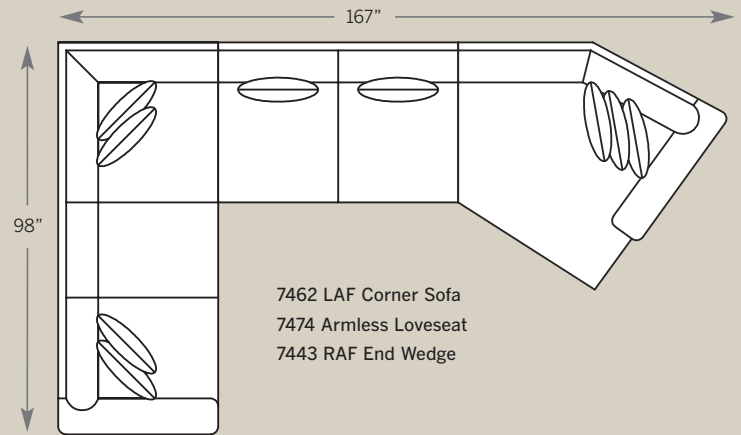

M = Modern Leg

T = Turned Leg

S = Skirt

4 Choose Your Material >

F = Fabric

LF = Leather/Fabric

*L = Leather

How To Order >

*Medium Natural Nailheads
Standard on Panel Arm
Leather and Leather Fabric

POPULAR SECTIONAL CONFIGURATIONS

WINSTON SECTIONAL

7400 Sofa
 Overall: H 38 W 90 D 40
 Seating: H 18 W 72 D 24
 Seat Height: 20 Arm Height: 26
 Pillows: 4 P21

7475 Studio Sofa
 Overall: H 38 W 84 D 40
 Seating: H 18 W 66 D 24
 Seat Height: 20 Arm Height: 26
 Pillows: 4 P21

7420 Loveseat
 Overall: H 38 W 66 D 40
 Seating: H 18 W 48 D 24
 Seat Height: 20 Arm Height: 26
 Pillows: 2 P21

7432 LSF Bump Chaise
7433 RSF Bump Chaise
 Overall: H 38 W 40 D 48
 Seating: H 18 W 24 D 48
 Seat Height: 20

Drawings are 1/4" scale

Please note: All Track Arm Pieces are 2.5 inches less per arm on overall width.