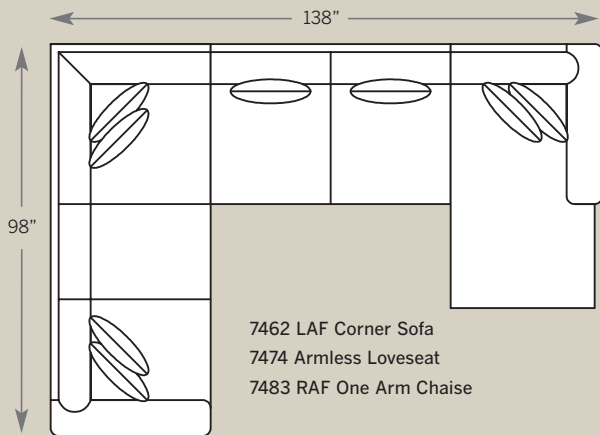

M = Modern Leg

T = Turned Leg

S = Skirt

4 Choose Your Material >

F = Fabric

LF = Leather/Fabric

*L = Leather

How To Order >

*Medium Natural Nailheads
Standard on Panel Arm
Leather and Leather Fabric

POPULAR SECTIONAL CONFIGURATIONS

WINSTON SECTIONAL

7400 Sofa
 Overall: H 38 W 90 D 40
 Seating: H 18 W 72 D 24
 Seat Height: 20 Arm Height: 26
 Pillows: 4 P21

7475 Studio Sofa
 Overall: H 38 W 84 D 40
 Seating: H 18 W 66 D 24
 Seat Height: 20 Arm Height: 26
 Pillows: 4 P21

7420 Loveseat
 Overall: H 38 W 66 D 40
 Seating: H 18 W 48 D 24
 Seat Height: 20 Arm Height: 26
 Pillows: 2 P21

7432 LSF Bump Chaise
7433 RSF Bump Chaise
 Overall: H 38 W 40 D 48
 Seating: H 18 W 24 D 48
 Seat Height: 20

Drawings are 1/4" scale

Please note: All Track Arm Pieces are 2.5 inches less per arm on overall width.