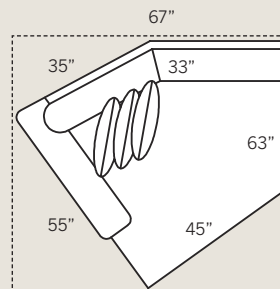

7482 LAF One Arm Chaise
7483 RAF One Arm Chaise
 Overall: H 38 W 38 D 66
 Seating: H 18 W 29 D 48
 Seat Height: 20 Arm Height: 26
 Pillows: 2 P21

7452 LAF One Arm Sofa
7453 RAF One Arm Sofa
 Overall: H 38 W 82 D 40
 Seating: H 18 W 73 D 24
 Seat Height: 20 Arm Height: 26
 Pillows: 2 P21

7472 LAF One Arm Loveseat
7473 RAF One Arm Loveseat
 Overall: H 38 W 58 D 40
 Seating: H 18 W 49 D 24
 Seat Height: 20 Arm Height: 26
 Pillows: 2 P21

7486 LAF Floating Chaise
7487 RAF Floating Chaise
 Overall: H 37 W 35 D 66
 Seating: H 18 W 24 D 48
 Seat Height: 20 Arm Height: 26
 Pillows: 2 P21

Note:
 Floating Chaise
 must include
 Floating Ottoman.

7407 Floating Ottoman
 Overall: H 20 W 33 D 25

7442 LAF End Wedge
7443 RAF End Wedge
 Overall: H 38 W 67 D 55
 Seating: H 18 W 48 D 35
 Seat Height: 20 Arm Height: 26
 Pillows: 3 P21

7432 LSF Bump Chaise
7433 RSF Bump Chaise
 Overall: H 38 W 40 D 48
 Seating: H 18 W 24 D 48
 Seat Height: 20

Drawings are 1/4" scale

Please note: All Track Arm Pieces are 2.5 inches less per arm on overall width.