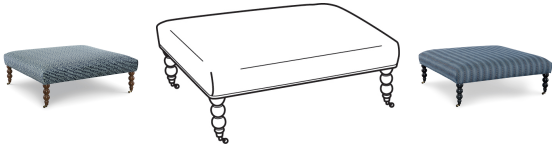

44 YATES

SPECIFICATION

OUTSIDE: 47W x 47D x 18.5H

DESCRIPTION: Ottoman

COM: Plain:: 5

Repeat of 2"-14": 6.25

Repeat of 15"-27": 6.75

WEIGHT: 55 lbs.

FABRICS/LEATHERS

FABRICS/LEATHERS SHOWN:

Passage
Indigo

FINISHES

FINISHES SHOWN:

Walnut

RELATED PRODUCTS

SKU 34
Yates