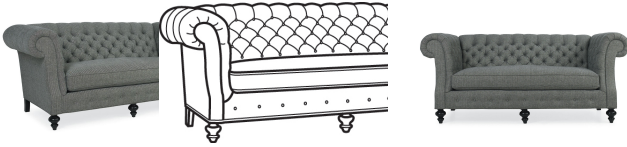

1122 CHICHESTER

SPECIFICATION

OUTSIDE: 79W x 40D x 34.5H

INSIDE: 54.5W x 22D

SEAT: 20.5H

ARM: 34.5H

DESCRIPTION: Sofa

COM: Plain:: 17

Repeat of 2"-14": 21.25

Repeat of 15"-27": 23

WEIGHT: 150 lbs.

COMMENTS: The roll of the arm continues around the back.

FABRICS/LEATHERS SHOWN:

FINISHES

FINISHES SHOWN:

Pepper