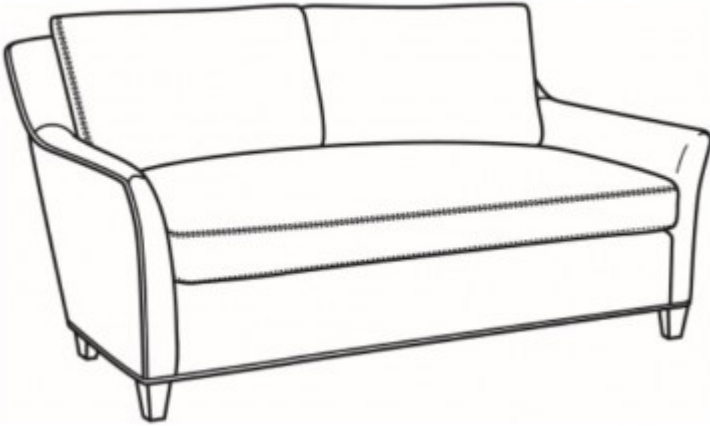

**L1444-04 STUDIO**

**SPECIFICATION**

OUTSIDE: 68W x 40D x 34H

INSIDE: 60W x 22D

SEAT: 19.5H

ARM: 23H

BACK RAIL HT: 32H

DESCRIPTION: Settee

COM: Plain:: 187 sq ft

WEIGHT: 90 lbs.

FABRICS/LEATHERS SHOWN:

FINISHES SHOWN:

**RELATED PRODUCTS**

SKU 1444-04  
Studio

SKU 1444-05SW  
Studio

SKU 1444-05  
Studio