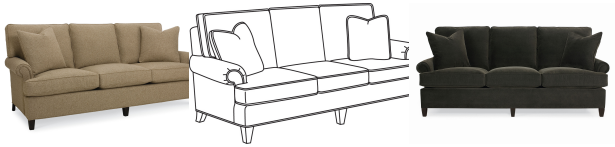

1360 PATTERSON

SPECIFICATION

OUTSIDE: 90W x 41D x 40H

INSIDE: 76W x 23D

SEAT: 20H

ARM: 25H

BACK RAIL HT: 33.5H

DESCRIPTION: Sofa

STANDARD THROW PILLOWS: 2 TP20

COM: Plain:: 21

Repeat of 2"-14": 26.25

Repeat of 15"-27": 28.5

WEIGHT: 150 lbs.

COMMENTS: Standard with semi-attached back cushions. Also available: 1360-LP Sofa with loose pillow backs

FABRICS/LEATHERS

FABRICS/LEATHERS SHOWN:

Paxton
Toast

FINISHES

FINISHES SHOWN:

Java

RELATED PRODUCTS

SKU 1365
Patterson