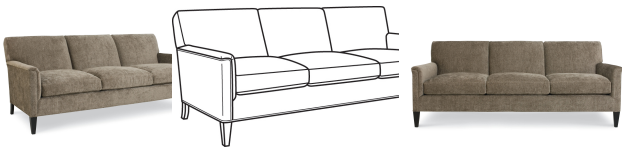

5130 DIGBY

SPECIFICATION

OUTSIDE: 83.5W x 37D x 34H

INSIDE: 74W x 21.5D

SEAT: 21H

ARM: 25H

DESCRIPTION: Sofa

COM: Plain:: 14

Repeat of 2"-14": 17.5

Repeat of 15"-27": 19

WEIGHT: 145 lbs.

COMMENTS: Saddle-stitched

FABRICS/LEATHERS SHOWN:

FINISHES

FINISHES SHOWN:

Java