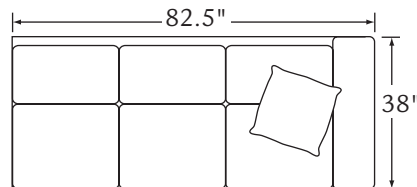

# LEIGHTON

*Features:* MEDIUM AND SMALL NAIL TRIM (brass standard: black nickel shown) AS SHOWN  
BOX BORDER BACK

*Standard Seat Cushion:* MAYFAIR  
*Standard TP Fill:* LEGACY DOWN

	FABRIC/STYLE	OUTSIDE			INSIDE		SEAT	ARM	STANDARD TPs
CORNER SOFA	<b>2310-L/R</b>	95W	38D	35.5H	70W	21.5D	21H	25H	2 - 20"
ONE ARM SOFA	<b>2311-L/R</b>	82.5W	38D	35.5H	76W	21.5D	21H	25H	1 - 20"
ONE ARM LOVESEAT	<b>2314-L/R</b>	57.5W	38D	35.5H	51W	21.5D	21H	25H	1 - 20"

Matching Sofa: Page 35

2314-L One Arm Loveseat

2314-R One Arm Loveseat

2311-L One Arm Sofa

2311-R One Arm Sofa

2310-L Corner Sofa

2310-R Corner Sofa

1/4 inch = 1 foot