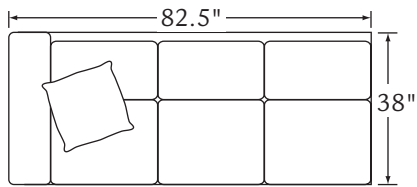

# LEIGHTON

*Features:* MEDIUM AND SMALL NAIL TRIM (brass standard: black nickel shown) AS SHOWN  
BOX BORDER BACK

*Standard Seat Cushion:* MAYFAIR  
*Standard TP Fill:* LEGACY DOWN

	FABRIC/STYLE	OUTSIDE			INSIDE		SEAT	ARM	STANDARD TPs
CORNER SOFA	<b>2310-L/R</b>	95W	38D	35.5H	70W	21.5D	21H	25H	2 - 20"
ONE ARM SOFA	<b>2311-L/R</b>	82.5W	38D	35.5H	76W	21.5D	21H	25H	1 - 20"
ONE ARM LOVESEAT	<b>2314-L/R</b>	57.5W	38D	35.5H	51W	21.5D	21H	25H	1 - 20"

Matching Sofa: Page 35

2314-L One Arm Loveseat

2314-R One Arm Loveseat

2311-L One Arm Sofa

2311-R One Arm Sofa

2310-L Corner Sofa

2310-R Corner Sofa

1/4 inch = 1 foot