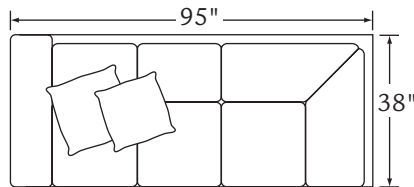

# LEIGHTON

*Features:* MEDIUM AND SMALL NAIL TRIM (brass standard: black nickel shown) AS SHOWN  
BOX BORDER BACK

*Standard Seat Cushion:* MAYFAIR  
*Standard TP Fill:* LEGACY DOWN

	FABRIC/STYLE	OUTSIDE			INSIDE		SEAT	ARM	STANDARD TPs
CORNER SOFA	<b>2310-L/R</b>	95W	38D	35.5H	70W	21.5D	21H	25H	2 - 20"
ONE ARM SOFA	<b>2311-L/R</b>	82.5W	38D	35.5H	76W	21.5D	21H	25H	1 - 20"
ONE ARM LOVESEAT	<b>2314-L/R</b>	57.5W	38D	35.5H	51W	21.5D	21H	25H	1 - 20"

Matching Sofa: Page 35

2314-L One Arm Loveseat

2314-R One Arm Loveseat

2311-L One Arm Sofa

2311-R One Arm Sofa

2310-L Corner Sofa

2310-R Corner Sofa

1/4 inch = 1 foot