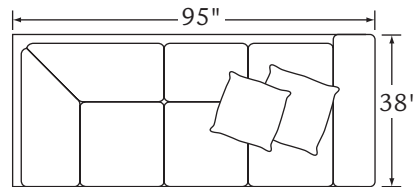

# LEIGHTON

*Features:* MEDIUM AND SMALL NAIL TRIM (brass standard: black nickel shown) AS SHOWN  
BOX BORDER BACK

*Standard Seat Cushion:* MAYFAIR  
*Standard TP Fill:* LEGACY DOWN

	FABRIC/STYLE	OUTSIDE			INSIDE		SEAT	ARM	STANDARD TPs
CORNER SOFA	<b>2310-L/R</b>	95W	38D	35.5H	70W	21.5D	21H	25H	2 - 20"
ONE ARM SOFA	<b>2311-L/R</b>	82.5W	38D	35.5H	76W	21.5D	21H	25H	1 - 20"
ONE ARM LOVESEAT	<b>2314-L/R</b>	57.5W	38D	35.5H	51W	21.5D	21H	25H	1 - 20"

Matching Sofa: Page 35

2314-L One Arm Loveseat

2314-R One Arm Loveseat

2311-L One Arm Sofa

2311-R One Arm Sofa

2310-L Corner Sofa

2310-R Corner Sofa

1/4 inch = 1 foot