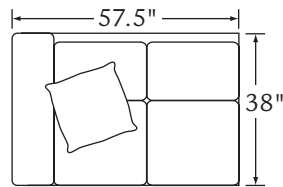

# LEIGHTON

*Features:* MEDIUM AND SMALL NAIL TRIM (brass standard: black nickel shown) AS SHOWN  
BOX BORDER BACK

*Standard Seat Cushion:* MAYFAIR  
*Standard TP Fill:* LEGACY DOWN

	FABRIC/STYLE	OUTSIDE			INSIDE		SEAT	ARM	STANDARD TPs
CORNER SOFA	<b>2310-L/R</b>	95W	38D	35.5H	70W	21.5D	21H	25H	2 - 20"
ONE ARM SOFA	<b>2311-L/R</b>	82.5W	38D	35.5H	76W	21.5D	21H	25H	1 - 20"
ONE ARM LOVESEAT	<b>2314-L/R</b>	57.5W	38D	35.5H	51W	21.5D	21H	25H	1 - 20"

Matching Sofa: Page 35

2314-L One Arm Loveseat

2314-R One Arm Loveseat

2311-L One Arm Sofa

2311-R One Arm Sofa

2310-L Corner Sofa

2310-R Corner Sofa

1/4 inch = 1 foot