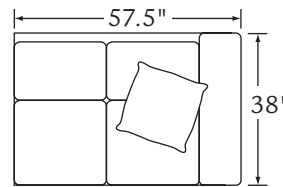

# LEIGHTON

*Features:* MEDIUM AND SMALL NAIL TRIM (brass standard: black nickel shown) AS SHOWN  
BOX BORDER BACK

*Standard Seat Cushion:* MAYFAIR  
*Standard TP Fill:* LEGACY DOWN

	FABRIC/STYLE	OUTSIDE			INSIDE		SEAT	ARM	STANDARD TPs
CORNER SOFA	<b>2310-L/R</b>	95W	38D	35.5H	70W	21.5D	21H	25H	2 - 20"
ONE ARM SOFA	<b>2311-L/R</b>	82.5W	38D	35.5H	76W	21.5D	21H	25H	1 - 20"
ONE ARM LOVESEAT	<b>2314-L/R</b>	57.5W	38D	35.5H	51W	21.5D	21H	25H	1 - 20"

Matching Sofa: Page 35

2314-L One Arm Loveseat

2314-R One Arm Loveseat

2311-L One Arm Sofa

2311-R One Arm Sofa

2310-L Corner Sofa

2310-R Corner Sofa

1/4 inch = 1 foot