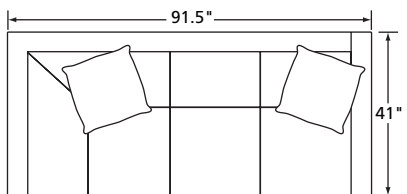

2470-R RAF CORNER SOFA
2474-L LAF ONE ARM LOVESEAT

JEREMY

Features: BOX BORDER BACK
MEDIUM NAIL TRIM AS SHOWN (brass standard: pewter shown)

Standard Seat Cushion: MAYFAIR
Standard TP Fill: LEGACY DOWN

	PAGE	FABRIC/STYLE	LEATHER/STYLE	OUTSIDE		INSIDE		SEAT	ARM	BACK RAIL	STANDARD TPs	
CORNER SOFA	-	2470-L/R	-	91.5w	41D	36H	71w	22D	19H	24H	34.5H	2 - 18"
ONE ARM SOFA	-	2471-L/R	-	78w	41D	36H	53.5w	22D	19H	24H	34.5H	1 - 18"
ONE ARM LOVESEAT	-	2474-L/R	-	53.5w	41D	36H	49w	22D	19H	24H	34.5H	1 - 18"
SOFA	S-16	2460	2460-LL	84.5w	41D	36H	77w	22D	19H	24H	34.5H	2 - 18"
CHAIR	S-16	2465	2465-LL	29.5w	41D	36H	22w	22D	19H	24H		
OTTOMAN	S-16	2467	2467-LL	25.5w	19D	16.5H						

2470-L Corner Sofa

2471-L One Arm Sofa

2474-L One Arm Loveseat

2470-R Corner Sofa

2471-R One Arm Sofa

2474-R One Arm Loveseat