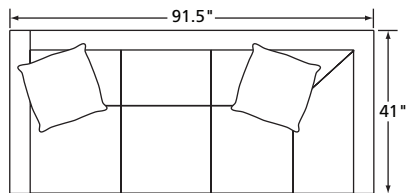

2470-R RAF CORNER SOFA
2474-L LAF ONE ARM LOVESEAT

JEREMY

Features: BOX BORDER BACK
MEDIUM NAIL TRIM AS SHOWN (brass standard: pewter shown)

Standard Seat Cushion: MAYFAIR
Standard TP Fill: LEGACY DOWN

	PAGE	FABRIC/STYLE	LEATHER/STYLE	OUTSIDE		INSIDE		SEAT	ARM	BACK RAIL	STANDARD TPs	
CORNER SOFA	-	2470-L/R	-	91.5w	41D	36H	71w	22D	19H	24H	34.5H	2 - 18"
ONE ARM SOFA	-	2471-L/R	-	78w	41D	36H	53.5w	22D	19H	24H	34.5H	1 - 18"
ONE ARM LOVESEAT	-	2474-L/R	-	53.5w	41D	36H	49w	22D	19H	24H	34.5H	1 - 18"
SOFA	S-16	2460	2460-LL	84.5w	41D	36H	77w	22D	19H	24H	34.5H	2 - 18"
CHAIR	S-16	2465	2465-LL	29.5w	41D	36H	22w	22D	19H	24H		
OTTOMAN	S-16	2467	2467-LL	25.5w	19D	16.5H						

2470-L Corner Sofa

2471-L One Arm Sofa

2474-L One Arm Loveseat

2470-R Corner Sofa

2471-R One Arm Sofa

2474-R One Arm Loveseat