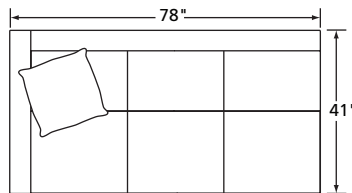

2470-R RAF CORNER SOFA
2474-L LAF ONE ARM LOVESEAT

JEREMY

Features: BOX BORDER BACK
MEDIUM NAIL TRIM AS SHOWN (brass standard: pewter shown)

Standard Seat Cushion: MAYFAIR
Standard TP Fill: LEGACY DOWN

	PAGE	FABRIC/STYLE	LEATHER/STYLE	OUTSIDE		INSIDE		SEAT	ARM	BACK RAIL	STANDARD TPs	
CORNER SOFA	-	2470-L/R	-	91.5w	41D	36H	71w	22D	19H	24H	34.5H	2 - 18"
ONE ARM SOFA	-	2471-L/R	-	78w	41D	36H	53.5w	22D	19H	24H	34.5H	1 - 18"
ONE ARM LOVESEAT	-	2474-L/R	-	53.5w	41D	36H	49w	22D	19H	24H	34.5H	1 - 18"
SOFA	S-16	2460	2460-LL	84.5w	41D	36H	77w	22D	19H	24H	34.5H	2 - 18"
CHAIR	S-16	2465	2465-LL	29.5w	41D	36H	22w	22D	19H	24H		
OTTOMAN	S-16	2467	2467-LL	25.5w	19D	16.5H						

2470-L Corner Sofa

2471-L One Arm Sofa

2474-L One Arm Loveseat

2470-R Corner Sofa

2471-R One Arm Sofa

2474-R One Arm Loveseat