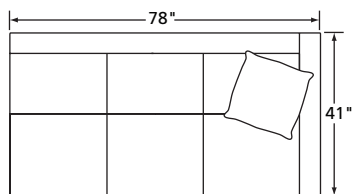

2470-R RAF CORNER SOFA
2474-L LAF ONE ARM LOVESEAT

JEREMY

Features: BOX BORDER BACK
MEDIUM NAIL TRIM AS SHOWN (brass standard: pewter shown)

Standard Seat Cushion: MAYFAIR
Standard TP Fill: LEGACY DOWN

	PAGE	FABRIC/STYLE	LEATHER/STYLE	OUTSIDE		INSIDE		SEAT	ARM	BACK RAIL	STANDARD TPs	
CORNER SOFA	-	2470-L/R	-	91.5w	41D	36H	71w	22D	19H	24H	34.5H	2 - 18"
ONE ARM SOFA	-	2471-L/R	-	78w	41D	36H	53.5w	22D	19H	24H	34.5H	1 - 18"
ONE ARM LOVESEAT	-	2474-L/R	-	53.5w	41D	36H	49w	22D	19H	24H	34.5H	1 - 18"
SOFA	S-16	2460	2460-LL	84.5w	41D	36H	77w	22D	19H	24H	34.5H	2 - 18"
CHAIR	S-16	2465	2465-LL	29.5w	41D	36H	22w	22D	19H	24H		
OTTOMAN	S-16	2467	2467-LL	25.5w	19D	16.5H						

2470-L Corner Sofa

2471-L One Arm Sofa

2474-L One Arm Loveseat

2470-R Corner Sofa

2471-R One Arm Sofa

2474-R One Arm Loveseat