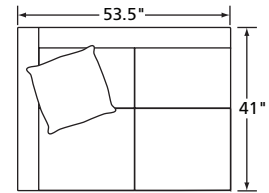

2474-L One Arm Loveseat