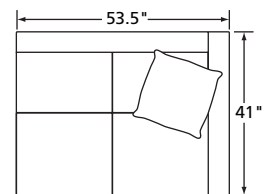

2470-R RAF CORNER SOFA
2474-L LAF ONE ARM LOVESEAT

JEREMY

Features: BOX BORDER BACK
MEDIUM NAIL TRIM AS SHOWN (brass standard: pewter shown)

Standard Seat Cushion: MAYFAIR
Standard TP Fill: LEGACY DOWN

	PAGE	FABRIC/STYLE	LEATHER/STYLE	OUTSIDE		INSIDE		SEAT	ARM	BACK RAIL	STANDARD TPs	
CORNER SOFA	-	2470-L/R	-	91.5w	41D	36H	71w	22D	19H	24H	34.5H	2 - 18"
ONE ARM SOFA	-	2471-L/R	-	78w	41D	36H	53.5w	22D	19H	24H	34.5H	1 - 18"
ONE ARM LOVESEAT	-	2474-L/R	-	53.5w	41D	36H	49w	22D	19H	24H	34.5H	1 - 18"
SOFA	S-16	2460	2460-LL	84.5w	41D	36H	77w	22D	19H	24H	34.5H	2 - 18"
CHAIR	S-16	2465	2465-LL	29.5w	41D	36H	22w	22D	19H	24H		
OTTOMAN	S-16	2467	2467-LL	25.5w	19D	16.5H						

2470-L Corner Sofa

2471-L One Arm Sofa

2474-L One Arm Loveseat

2470-R Corner Sofa

2471-R One Arm Sofa

2474-R One Arm Loveseat