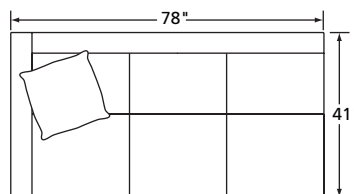

2491-L One Arm Sofa