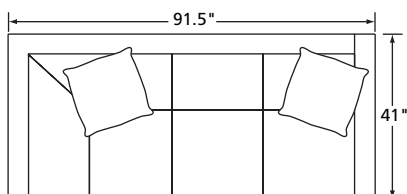

2490-R Corner Sofa