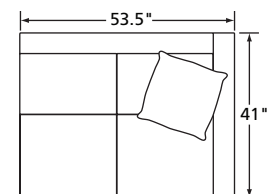

## JUDY

Features: BOX BORDER BACK  
MEDIUM NAIL TRIM AS SHOWN

Standard Seat Cushion: MAYFAIR  
Standard TP Fill: LEGACY DOWN

	FABRIC/STYLE	OUTSIDE			INSIDE		SEAT	ARM	BACK RAIL	STANDARD TPs
SOFA	<b>2480</b>	84.5w	41D	36H	77w	22D	19H	24H	34.5H	2 - 18"
CHAIR	<b>2485</b>	29.5w	41D	36H	22w	22D	19H	24H	34.5H	
OTTOMAN	<b>2487</b>	25.5w	19D	16.5H						
CORNER SOFA	<b>2490-L/R</b>	91.5w	41D	36H	71w	22D	19H	24H	34.5H	2 - 18"
ONE ARM SOFA	<b>2491-L/R</b>	78w	41D	36H	53.5w	22D	19H	24H	34.5H	1 - 18"
ONE ARE LOVESEAT	<b>2494-L/R</b>	53.5w	41D	36H	49w	22D	19H	24H	34.5H	1 - 18"

2490-L Corner Sofa

2491-L One Arm Sofa

2494-L One Arm Loveseat

2490-R Corner Sofa

2491-R One Arm Sofa

2494-R One Arm Loveseat