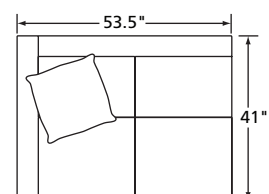

2494-L One Arm Loveseat