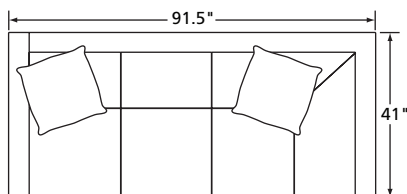

**2480 SOFA**  
Medium brass nails standard:  
shown with optional black nickel

**2485 CHAIR**  
Medium brass nails standard:  
shown with optional pewter

**2490-R RAF CORNER SOFA**  
**2494-L LAF ONE ARM LOVESEAT**  
Medium brass nails standard:  
shown with optional pewter

## JUDY

Features: BOX BORDER BACK  
MEDIUM NAIL TRIM AS SHOWN

Standard Seat Cushion: MAYFAIR  
Standard TP Fill: LEGACY DOWN

	FABRIC/STYLE	OUTSIDE			INSIDE		SEAT	ARM	BACK RAIL	STANDARD TPs
SOFA	<b>2480</b>	84.5w	41D	36H	77w	22D	19H	24H	34.5H	2 - 18"
CHAIR	<b>2485</b>	29.5w	41D	36H	22w	22D	19H	24H	34.5H	
OTTOMAN	<b>2487</b>	25.5w	19D	16.5H						
CORNER SOFA	<b>2490-L/R</b>	91.5w	41D	36H	71w	22D	19H	24H	34.5H	2 - 18"
ONE ARM SOFA	<b>2491-L/R</b>	78w	41D	36H	53.5w	22D	19H	24H	34.5H	1 - 18"
ONE ARE LOVESEAT	<b>2494-L/R</b>	53.5w	41D	36H	49w	22D	19H	24H	34.5H	1 - 18"