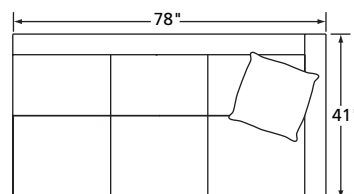

## JUDY

Features: BOX BORDER BACK  
MEDIUM NAIL TRIM AS SHOWN

Standard Seat Cushion: MAYFAIR  
Standard TP Fill: LEGACY DOWN

	FABRIC/STYLE	OUTSIDE			INSIDE		SEAT	ARM	BACK RAIL	STANDARD TPs
SOFA	<b>2480</b>	84.5w	41D	36H	77w	22D	19H	24H	34.5H	2 - 18"
CHAIR	<b>2485</b>	29.5w	41D	36H	22w	22D	19H	24H	34.5H	
OTTOMAN	<b>2487</b>	25.5w	19D	16.5H						
CORNER SOFA	<b>2490-L/R</b>	91.5w	41D	36H	71w	22D	19H	24H	34.5H	2 - 18"
ONE ARM SOFA	<b>2491-L/R</b>	78w	41D	36H	53.5w	22D	19H	24H	34.5H	1 - 18"
ONE ARE LOVESEAT	<b>2494-L/R</b>	53.5w	41D	36H	49w	22D	19H	24H	34.5H	1 - 18"

2490-L Corner Sofa

2491-L One Arm Sofa

2494-L One Arm Loveseat

2490-R Corner Sofa

2491-R One Arm Sofa

2494-R One Arm Loveseat