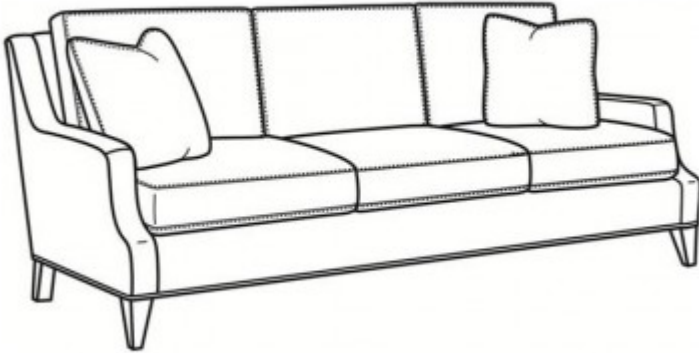

### SPECIFICATION

OUTSIDE: 78W x 39D x 35H

INSIDE: 70W x 22.5D

SEAT: 20.5H

ARM: 23H

BACK RAIL HT: 34H

DESCRIPTION: Apartment Sofa

STANDARD THROW PILLOWS: 2 TP20

COM: Plain:: 17

Repeat of 2"-14": 21.25

Repeat of 15"-27": 23

WEIGHT: 165 lbs.

COMMENTS: Box Border Back. Standard with French Seam as shown.

FABRICS/LEATHERS SHOWN:

FINISHES SHOWN: