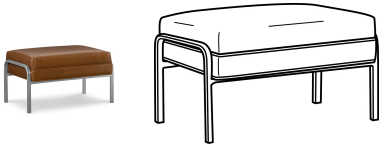

L725-07 AXEL

SPECIFICATION

OUTSIDE: 28.5W x 20D x 17.5H

DESCRIPTION: Leather Ottoman

COM: Plain:: 22.00 sq ft

WEIGHT: 60 lbs.

COMMENTS: Metal base

FABRICS/LEATHERS

FABRICS/LEATHERS SHOWN:

Polo Saddle
LL

FINISHES

FINISHES SHOWN:

Metal Finish
Slate

RELATED PRODUCTS

SKU 725-05
Axel

SKU 725-07
Axel