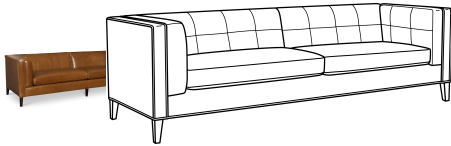

L1950-21 CHESTER

SPECIFICATION

OUTSIDE: 100W x 36D x 30H

INSIDE: 79.5W x 23D

SEAT: 20H

ARM: 30H

DESCRIPTION: Leather Long Sofa

COM: Plain:: 225.00 sq ft

WEIGHT: 190 lbs.

COMMENTS: Weltless cushion. Square stitch detailing is made from one piece of fabric; therefore, special attention should be given to the fabric selected for these styles.

FABRICS/LEATHERS

FABRICS/LEATHERS SHOWN:

Polo Saddle
LL

FINISHES

FINISHES SHOWN:

Java

RELATED PRODUCTS

SKU 1950-20
Chester

SKU 1950-20NS
Chester