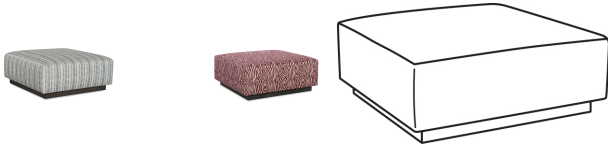

14 GRETCHEN

SPECIFICATION

OUTSIDE: 41W x 41D x 18H

DESCRIPTION: Ottoman

COM: Plain:: 4

Repeat of 2"-14": 5

Repeat of 15"-27": 5.5

WEIGHT: 45 lbs.

FABRICS/LEATHERS

FABRICS/LEATHERS SHOWN:

FINISHES

FINISHES SHOWN:

RELATED PRODUCTS