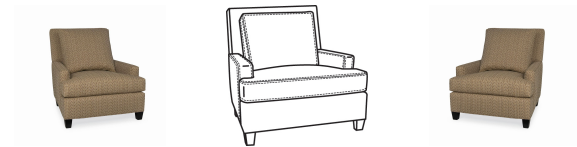

### SPECIFICATION

OUTSIDE: 34W x 40D x 38H

INSIDE: 25W x 22D

SEAT: 20H

ARM: 22H

DESCRIPTION: Chair

COM: Plain:: 9

Repeat of 2"-14": 11.25

Repeat of 15"-27": 12.25

WEIGHT: 75 lbs.

COMMENTS: Standard with saddlestitching as shown

FABRICS/LEATHERS SHOWN:

FINISHES SHOWN: