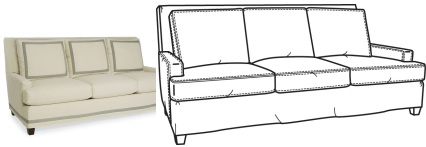

4440-SC BREAKERS

SPECIFICATION

OUTSIDE: 86W x 40D x 38H

INSIDE: 76W x 22D

SEAT: 20H

ARM: 22H

DESCRIPTION: Slipcovered Sofa

COM: Plain:: 19

Repeat of 2"-14": 23.75

Repeat of 15"-27": 25.75

WEIGHT: 145 lbs.

COMMENTS: Standard with saddle-stitching as shown. Shown with optional 1.5" gimp around back cushions and 3" above skirt hem. Also available: #4444-SC Loveseat (61W)

FABRICS/LEATHERS SHOWN:

FINISHES SHOWN: