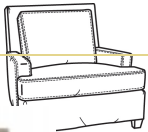

4445-SC BREAKERS

SPECIFICATION

OUTSIDE: 34W x 40D x 38H

INSIDE: 25W x 22D

SEAT: 20H

ARM: 22H

DESCRIPTION: Slipcovered Chair

COM: Plain:: 9

Repeat of 2"-14": 11.25

Repeat of 15"-27": 12.25

WEIGHT: 75 lbs.

COMMENTS: Standard with saddlestitching as shown

FABRICS/LEATHERS SHOWN:

FINISHES SHOWN:

RELATED PRODUCTS

SKU 4440
Breakers