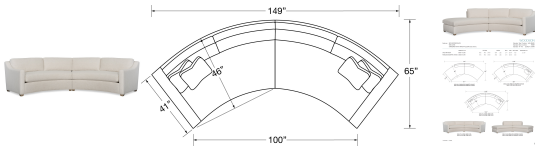

**3850-11LB / 3850-11RB WOODSON**

**SPECIFICATION**

OUTSIDE: 149W x 46D x 34.5H

INSIDE: 22D

SEAT: 21H

ARM: 25.5H

BACK RAIL HT: 32H

DESCRIPTION: Sectional

STANDARD THROW PILLOWS: 2 TP20

WEIGHT: 300 lbs.

COMMENTS: Box Border Back. Weltless. Shown without standard throw pillows. Various configurations available; visit a CR Laine retailer for more details.

**FABRICS/LEATHERS**

FABRICS/LEATHERS SHOWN:

Sensational  
Natural

**FINISHES**

FINISHES SHOWN:

Dune

**RELATED PRODUCTS**

SKU 3850-11LB / 3850-31RB  
Woodson

SKU 3850-31LB / 3850-31RB  
Woodson