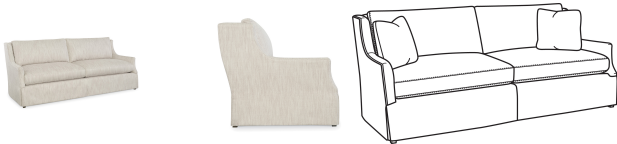

2272-20 DEAN

SPECIFICATION

OUTSIDE: 88W x 41D x 36.5H

INSIDE: 80W x 23D

SEAT: 21.5H

ARM: 24H

BACK RAIL HT: 36H

DESCRIPTION: Sofa

STANDARD THROW PILLOWS: 2 TP20

COM: Plain:: 20.00

Repeat of 2"-14": 25.00

Repeat of 15"-27": 27.00

WEIGHT: 165 lbs.

COMMENTS: Standard with French Seam as shown. Shown without standard throw pillows.

FABRICS/LEATHERS

FABRICS/LEATHERS SHOWN:

Zoot Zinc

FINISHES SHOWN:

RELATED PRODUCTS

SKU 2273-20
Douglas