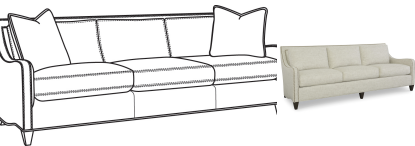

RELATED PRODUCTS