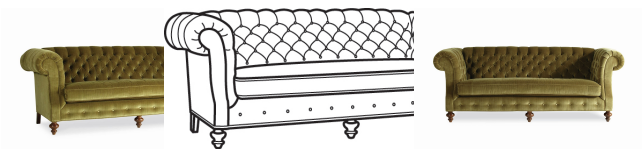

1120 CHICHESTER

SPECIFICATION

OUTSIDE: 89.5W x 40D x 34.5H

INSIDE: 65W x 22D

SEAT: 20.5H

ARM: 34.5H

DESCRIPTION: Chesterfield Sofa

COM: Plain:: 17

Repeat of 2"-14": 21.25

Repeat of 15"-27": 23

WEIGHT: 160 lbs.

COMMENTS: The roll of the arm continues around the back.

FABRICS/LEATHERS SHOWN:

FINISHES

FINISHES SHOWN:

Walnut