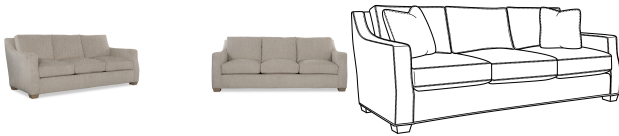

FINISHES

FINISHES SHOWN:

RELATED PRODUCTS