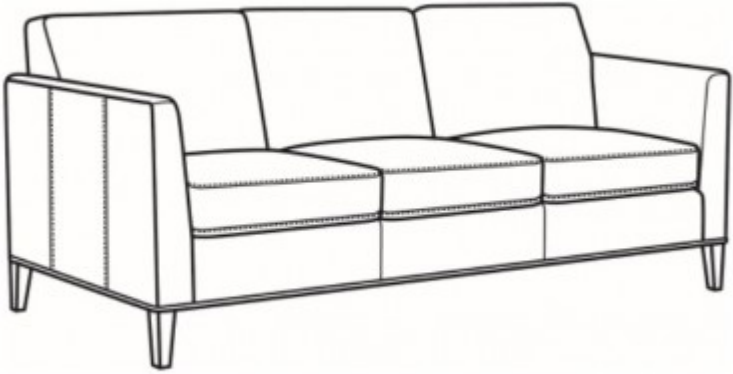

**L6700-02 WESTPORT**

**SPECIFICATION**

OUTSIDE: 79W x 35D x 35H

INSIDE: 70W x 21.5D

SEAT: 20.5H

ARM: 28H

DESCRIPTION: Leather Apartment Sofa

COM: Plain:: 180 sq ft

WEIGHT: 150 lbs.

COMMENTS: Tight back. French Seamed.

FABRICS/LEATHERS SHOWN:

FINISHES SHOWN:

**RELATED PRODUCTS**

SKU 6700-00  
Westport

SKU 6700-05  
Westport

SKU 6700-10L / 6700-14R  
Westport