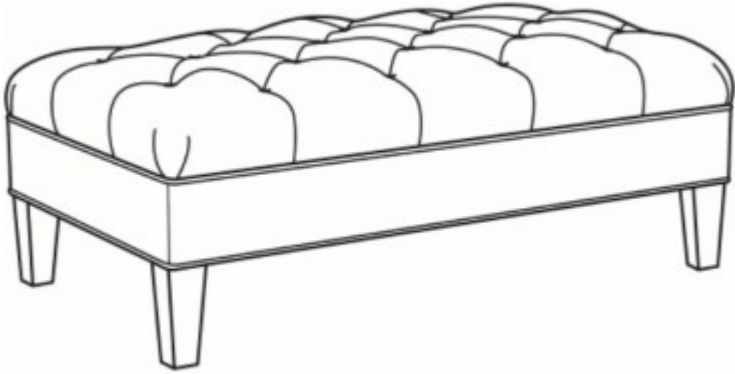

**L86-07 AANA**

**SPECIFICATION**

OUTSIDE: 50W x 28D x 20H

DESCRIPTION: Ottoman

COM: Plain:: 61 sq ft

WEIGHT: 55 lbs.

FABRICS/LEATHERS SHOWN:

FINISHES SHOWN: