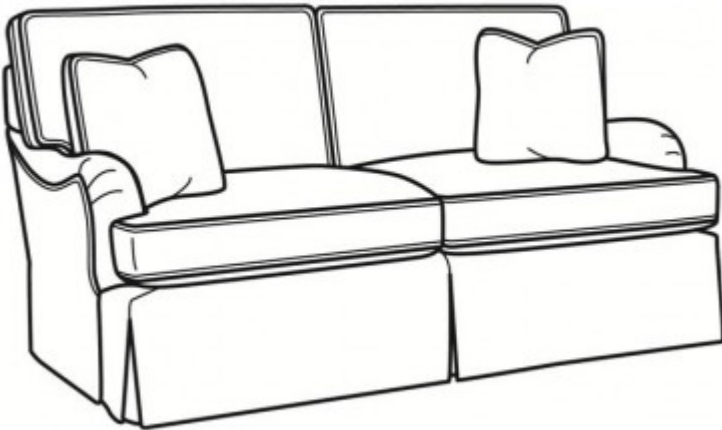

8854 WILLIAMSON

SPECIFICATION

OUTSIDE: 61.5W x 39D x 37H

INSIDE: 49W x 22D

SEAT: 20.5H

ARM: 25H

BACK RAIL HT: 33H

DESCRIPTION: Loveseat

STANDARD THROW PILLOWS: 2 TP18

COM: Plain:: 16.00

Repeat of 2"-14": 20.00

Repeat of 15"-27": 21.75

WEIGHT: 125 lbs.

FABRICS/LEATHERS SHOWN:

FINISHES SHOWN:

RELATED PRODUCTS