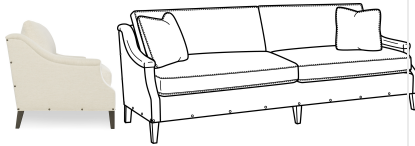

FABRICS/LEATHERS

FABRICS/LEATHERS SHOWN:

Sensational
Natural