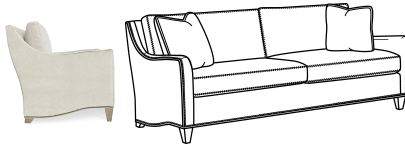

FINISHES

FINISHES SHOWN:

Dune

RELATED PRODUCTS