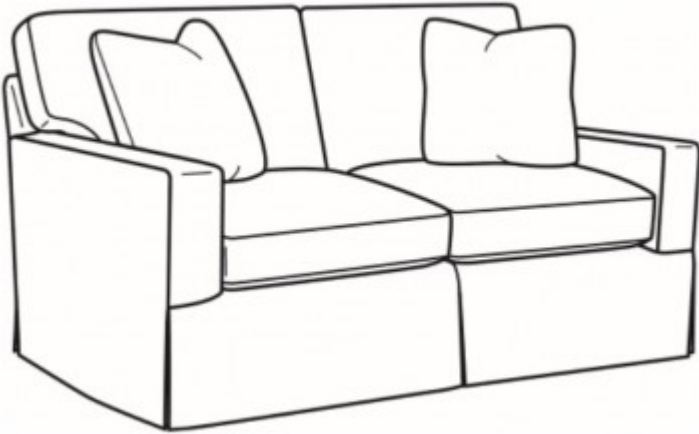

8770-04 TURNER

SPECIFICATION

OUTSIDE: 60W x 41D x 38H

INSIDE: 47W x 24.5D

SEAT: 21.5H

ARM: 25.5H

BACK RAIL HT: 30.5H

DESCRIPTION: Loveseat

STANDARD THROW PILLOWS: 2 TP20

COM: Plain:: 16.00

Repeat of 2"-14": 20.00

Repeat of 15"-27": 21.75

WEIGHT: 110 lbs.

COMMENTS: Box Border Back. Weltless.

FABRICS/LEATHERS SHOWN:

FINISHES SHOWN: