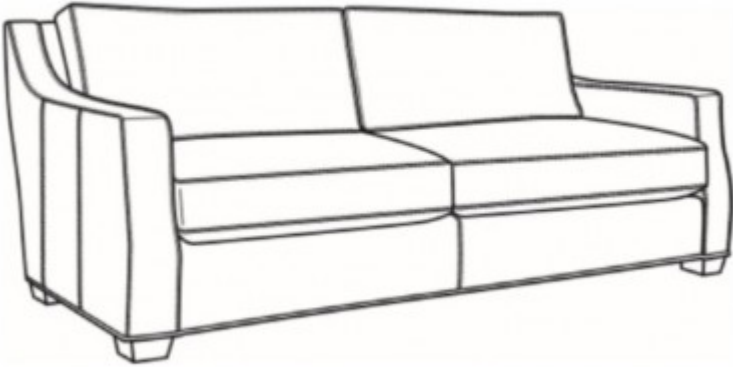

L1990-22 BARRETT

SPECIFICATION

OUTSIDE: 78.5W x 43.5D x 35.5H

INSIDE: 66W x 24D

SEAT: 21H

ARM: 26.5H

BACK RAIL HT: 34.5H

DESCRIPTION: Leather Apartment Sofa

COM: Plain:: 218 sq ft

WEIGHT: 150 lbs.

COMMENTS: Box Border Back. Saddle-stitched. Due to convergence on track arm, plaids and stripes are not recommended.

FABRICS/LEATHERS SHOWN:

FINISHES SHOWN:

RELATED PRODUCTS