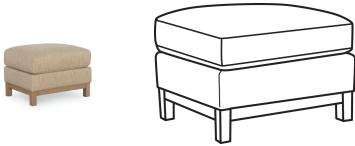

6000-07 RYAN

SPECIFICATION

OUTSIDE: 24W x 19D x 18H

DESCRIPTION: Ottoman

COM: Plain:: 5.00

Repeat of 2"-14": 6.25

Repeat of 15"-27": 6.75

WEIGHT: 35 lbs.

COMMENTS: Saddle-stitched. Oak exposed wood frame - wood grain pattern is a natural characteristic of oak. Also available: L6000-07 Leather Ottoman

FABRICS/LEATHERS SHOWN:

FINISHES

FINISHES SHOWN:

Dune

RELATED PRODUCTS