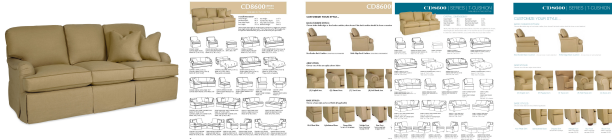

**CD8600E CUSTOM DESIGN**

**SPECIFICATION**

OUTSIDE: 84W x 38D x 38H

INSIDE: 70W x 22D

SEAT: 21.5H

ARM: 25.5H

BACK RAIL HT: 30.5H

DESCRIPTION: English Arm Sofa

STANDARD THROW PILLOWS: 2 TP18

COM: Plain:: 21

Repeat of 2"-14": 26.25

Repeat of 15"-27": 28.5

WEIGHT: 160 lbs.

COMMENTS: From the "Custom Design - Create Your Own Style" Collection

FABRICS/LEATHERS SHOWN:

FINISHES SHOWN: