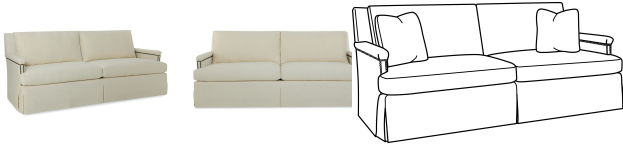

RELATED PRODUCTS