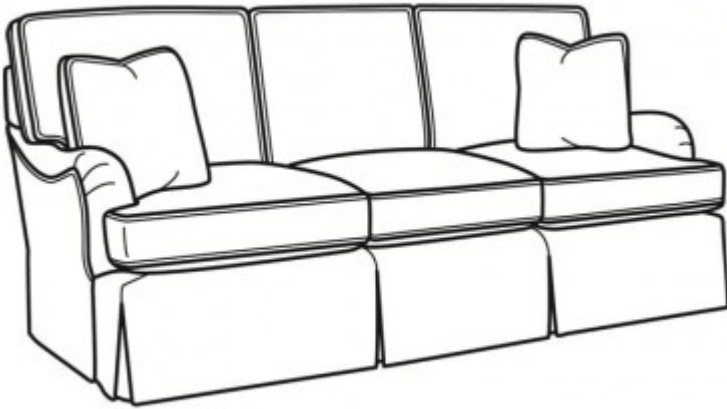

8850 WILLIAMSON

SPECIFICATION

OUTSIDE: 78.5W x 39D x 37H

INSIDE: 67.5W x 22D

SEAT: 20.5H

ARM: 25H

BACK RAIL HT: 33H

DESCRIPTION: Sofa

STANDARD THROW PILLOWS: 2 TP18

COM: Plain:: 20.00

Repeat of 2"-14": 25.00

Repeat of 15"-27": 27.00

WEIGHT: 145 lbs.

FABRICS/LEATHERS SHOWN:

FINISHES SHOWN:

RELATED PRODUCTS