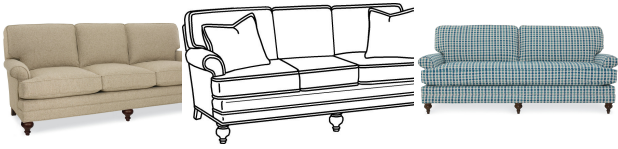

4500 KASEY

SPECIFICATION

OUTSIDE: 86W x 38D x 36H

INSIDE: 72W x 21.5D

SEAT: 20H

ARM: 24H

DESCRIPTION: Sofa

STANDARD THROW PILLOWS: 2 TP18

COM: Plain:: 18

Repeat of 2"-14": 22.5

Repeat of 15"-27": 24.25

WEIGHT: 145 lbs.

COMMENTS: Shown without standard throw pillows.

FABRICS/LEATHERS

FABRICS/LEATHERS SHOWN:

Paxton
Toast

FINISHES

FINISHES SHOWN:

Walnut

RELATED PRODUCTS

SKU 3410
Kiran

SKU 3415
Kiran

SKU 4402
Klein

SKU 4405
Klein