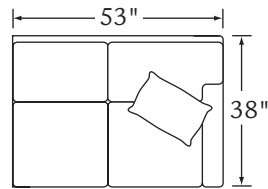

HEATHERFIELD

Features: SEMI-ATTACHED BOX BORDER BACK
OPTIONAL BAND 1.5 INCH (navy) ON TPs

Standard Seat Cushion: HALLMARK
Standard TP Fill: LEGACY DOWN

	FABRIC/STYLE	OUTSIDE			INSIDE		SEAT	ARM	BACK RAIL	STANDARD TPs
CORNER SOFA	4890-L/R	90.5w	38D	40H	68.5w	21.5D	21H	25H	33.5H	2 - 20"
ONE ARM SOFA	4891-L/R	76w	38D	40H	71w	21.5D	21H	25H	33.5H	1 - 20"
CURVE	4893	76w	38D	40H	-	21.5D	21H	-	33.5H	1 - 20"
ONE ARM LOVESEAT	4894-L/R	53w	38D	40H	47w	21.5D	21H	25H	33.5H	1 - 20"

Matching Sofa: Page 36

4890-L Corner Sofa

4890-R Corner Sofa

4891-L One Arm Sofa

4891-R One Arm Sofa

4894-L One Arm Loveseat

4894-R One Arm Loveseat

4893 Curve

1/4 inch = 1 foot