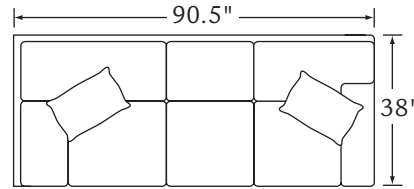

HEATHERFIELD

Features: SEMI-ATTACHED BOX BORDER BACK
OPTIONAL BAND 1.5 INCH (navy) ON TPs

Standard Seat Cushion: HALLMARK
Standard TP Fill: LEGACY DOWN

	FABRIC/STYLE	OUTSIDE			INSIDE		SEAT	ARM	BACK RAIL	STANDARD TPs
CORNER SOFA	4890-L/R	90.5w	38D	40H	68.5w	21.5D	21H	25H	33.5H	2 - 20"
ONE ARM SOFA	4891-L/R	76w	38D	40H	71w	21.5D	21H	25H	33.5H	1 - 20"
CURVE	4893	76w	38D	40H	-	21.5D	21H	-	33.5H	1 - 20"
ONE ARM LOVESEAT	4894-L/R	53w	38D	40H	47w	21.5D	21H	25H	33.5H	1 - 20"

Matching Sofa: Page 36

4890-L Corner Sofa

4890-R Corner Sofa

4891-L One Arm Sofa

4891-R One Arm Sofa

4894-L One Arm Loveseat

4894-R One Arm Loveseat

4893 Curve

1/4 inch = 1 foot