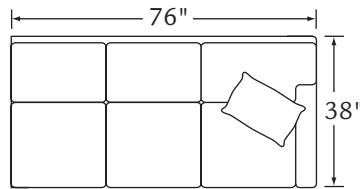

HEATHERFIELD

Features: SEMI-ATTACHED BOX BORDER BACK
OPTIONAL BAND 1.5 INCH (navy) ON TPs

Standard Seat Cushion: HALLMARK
Standard TP Fill: LEGACY DOWN

	FABRIC/STYLE	OUTSIDE			INSIDE		SEAT	ARM	BACK RAIL	STANDARD TPs
CORNER SOFA	4890-L/R	90.5w	38D	40H	68.5w	21.5D	21H	25H	33.5H	2 - 20"
ONE ARM SOFA	4891-L/R	76w	38D	40H	71w	21.5D	21H	25H	33.5H	1 - 20"
CURVE	4893	76w	38D	40H	-	21.5D	21H	-	33.5H	1 - 20"
ONE ARM LOVESEAT	4894-L/R	53w	38D	40H	47w	21.5D	21H	25H	33.5H	1 - 20"

Matching Sofa: Page 36

4890-L Corner Sofa

4890-R Corner Sofa

4891-L One Arm Sofa

4891-R One Arm Sofa

4894-L One Arm Loveseat

4894-R One Arm Loveseat

4893 Curve