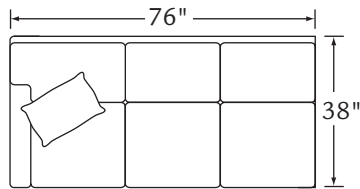

HEATHERFIELD

Features: SEMI-ATTACHED BOX BORDER BACK
OPTIONAL BAND 1.5 INCH (navy) ON TPs

Standard Seat Cushion: HALLMARK
Standard TP Fill: LEGACY DOWN

	FABRIC/STYLE	OUTSIDE			INSIDE		SEAT	ARM	BACK RAIL	STANDARD TPs
CORNER SOFA	4890-L/R	90.5w	38D	40H	68.5w	21.5D	21H	25H	33.5H	2 - 20"
ONE ARM SOFA	4891-L/R	76w	38D	40H	71w	21.5D	21H	25H	33.5H	1 - 20"
CURVE	4893	76w	38D	40H	-	21.5D	21H	-	33.5H	1 - 20"
ONE ARM LOVESEAT	4894-L/R	53w	38D	40H	47w	21.5D	21H	25H	33.5H	1 - 20"

Matching Sofa: Page 36

4890-L Corner Sofa

4890-R Corner Sofa

4891-L One Arm Sofa

4891-R One Arm Sofa

4894-L One Arm Loveseat

4894-R One Arm Loveseat

4893 Curve

1/4 inch = 1 foot