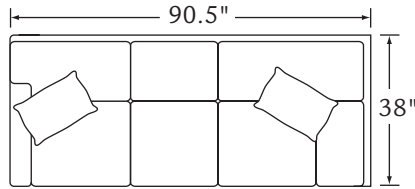

HEATHERFIELD

Features: SEMI-ATTACHED BOX BORDER BACK
OPTIONAL BAND 1.5 INCH (navy) ON TPs

Standard Seat Cushion: HALLMARK
Standard TP Fill: LEGACY DOWN

	FABRIC/STYLE	OUTSIDE			INSIDE		SEAT	ARM	BACK RAIL	STANDARD TPs
CORNER SOFA	4890-L/R	90.5w	38D	40H	68.5w	21.5D	21H	25H	33.5H	2 - 20"
ONE ARM SOFA	4891-L/R	76w	38D	40H	71w	21.5D	21H	25H	33.5H	1 - 20"
CURVE	4893	76w	38D	40H	-	21.5D	21H	-	33.5H	1 - 20"
ONE ARM LOVESEAT	4894-L/R	53w	38D	40H	47w	21.5D	21H	25H	33.5H	1 - 20"

Matching Sofa: Page 36

4890-L Corner Sofa

4890-R Corner Sofa

4891-L One Arm Sofa

4891-R One Arm Sofa

4894-L One Arm Loveseat

4894-R One Arm Loveseat

4893 Curve

1/4 inch = 1 foot