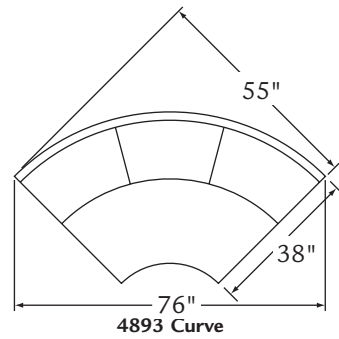

HEATHERFIELD

Features: SEMI-ATTACHED BOX BORDER BACK
OPTIONAL BAND 1.5 INCH (navy) ON TPs

Standard Seat Cushion: HALLMARK
Standard TP Fill: LEGACY DOWN

	FABRIC/STYLE	OUTSIDE			INSIDE		SEAT	ARM	BACK RAIL	STANDARD TPs
CORNER SOFA	4890-L/R	90.5w	38D	40H	68.5w	21.5D	21H	25H	33.5H	2 - 20"
ONE ARM SOFA	4891-L/R	76w	38D	40H	71w	21.5D	21H	25H	33.5H	1 - 20"
CURVE	4893	76w	38D	40H	-	21.5D	21H	-	33.5H	1 - 20"
ONE ARM LOVESEAT	4894-L/R	53w	38D	40H	47w	21.5D	21H	25H	33.5H	1 - 20"

Matching Sofa: Page 36

4890-L Corner Sofa

4890-R Corner Sofa

4891-L One Arm Sofa

4891-R One Arm Sofa

4894-L One Arm Loveseat

4894-R One Arm Loveseat

4893 Curve

1/4 inch = 1 foot