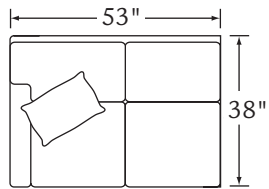

HEATHERFIELD

Features: SEMI-ATTACHED BOX BORDER BACK
OPTIONAL BAND 1.5 INCH (navy) ON TPs

Standard Seat Cushion: HALLMARK
Standard TP Fill: LEGACY DOWN

	FABRIC/STYLE	OUTSIDE			INSIDE		SEAT	ARM	BACK RAIL	STANDARD TPs
CORNER SOFA	4890-L/R	90.5w	38D	40H	68.5w	21.5D	21H	25H	33.5H	2 - 20"
ONE ARM SOFA	4891-L/R	76w	38D	40H	71w	21.5D	21H	25H	33.5H	1 - 20"
CURVE	4893	76w	38D	40H	-	21.5D	21H	-	33.5H	1 - 20"
ONE ARM LOVESEAT	4894-L/R	53w	38D	40H	47w	21.5D	21H	25H	33.5H	1 - 20"

Matching Sofa: Page 36

4890-L Corner Sofa

4890-R Corner Sofa

4891-L One Arm Sofa

4891-R One Arm Sofa

4894-L One Arm Loveseat

4894-R One Arm Loveseat

4893 Curve

1/4 inch = 1 foot