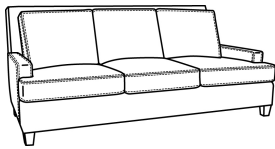

L4440 BREAKERS

SPECIFICATION

OUTSIDE: 86W x 40D x 38H

INSIDE: 76W x 22D

SEAT: 20H

ARM: 22H

DESCRIPTION: Sofa

COM: Plain:: 242

WEIGHT: 145 lbs.

COMMENTS: Standard saddle-stitched as shown. Also available:
4444-LL Loveseat (61W)

FABRICS/LEATHERS SHOWN:

FINISHES SHOWN:

RELATED PRODUCTS

SKU 4440
Breakers

SKU 4445
Breakers

SKU L4445
Breakers