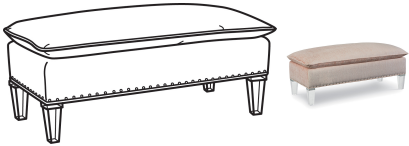

RELATED PRODUCTS