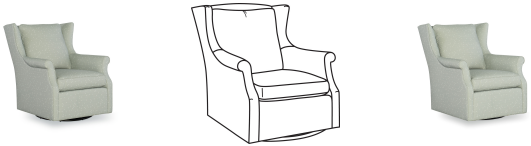

4125-05SG HERRINGER

SPECIFICATION

OUTSIDE: 32.5W x 40D x 38.5H

INSIDE: 21.5W x 21.5D

SEAT: 20H

ARM: 25.5H

BACK RAIL HT: 37H

DESCRIPTION: Swivel Glider

COM: Plain:: 9.50

Repeat of 2"-14": 12.00

Repeat of 15"-27": 13.00

WEIGHT: 55 lbs.

COMMENTS: Also available: 4125-05 Stationary Chair

FABRICS/LEATHERS SHOWN:

FINISHES SHOWN:

RELATED PRODUCTS