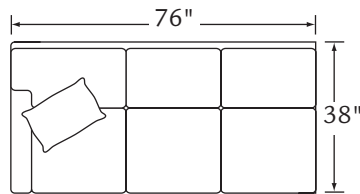

## HADDONFIELD

Features:	SEMI-ATTACHED BOX BORDER BACK	Standard Seat Cushion: Standard TP Fill:							HALLMARK LEGACY DOWN		
		FABRIC/STYLE	OUTSIDE			INSIDE	SEAT	ARM	BACK RAIL	STANDARD TPs	
CORNER SOFA	<b>5890-L/R</b>	90.5w	38D	40H	68.5w	21.5D	21H	25H	33.5H	2 - 20"	
ONE ARM SOFA	<b>5891-L/R</b>	76w	38D	40H	71w	21.5D	21H	25H	33.5H	1 - 20"	
CURVE	<b>5893</b>	76w	38D	40H	-	21.5D	21H	-	33.5H	1 - 20"	
ONE ARM LOVESEAT	<b>5894-L/R</b>	53w	38D	40H	47w	21.5D	21H	25H	33.5H	1 - 20"	

Matching Sofa: Page 38

5890-L Corner Sofa

5890-R Corner Sofa

5891-L One Arm Sofa

5891-R One Arm Sofa

5894-L One Arm Loveseat

5894-R One Arm Loveseat

5893 Curve

1/4 inch = 1 foot