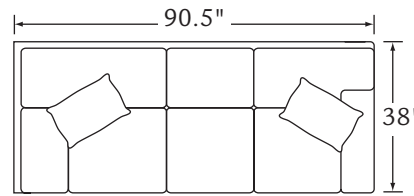

## HADDONFIELD

Features:	SEMI-ATTACHED BOX BORDER BACK	Standard Seat Cushion: Standard TP Fill:							HALLMARK LEGACY DOWN		
		FABRIC/STYLE	OUTSIDE			INSIDE	SEAT	ARM	BACK RAIL	STANDARD TPs	
CORNER SOFA	<b>5890-L/R</b>	90.5w	38D	40H	68.5w	21.5D	21H	25H	33.5H	2 - 20"	
ONE ARM SOFA	<b>5891-L/R</b>	76w	38D	40H	71w	21.5D	21H	25H	33.5H	1 - 20"	
CURVE	<b>5893</b>	76w	38D	40H	-	21.5D	21H	-	33.5H	1 - 20"	
ONE ARM LOVESEAT	<b>5894-L/R</b>	53w	38D	40H	47w	21.5D	21H	25H	33.5H	1 - 20"	

Matching Sofa: Page 38

5890-L Corner Sofa

5890-R Corner Sofa

5891-L One Arm Sofa

5891-R One Arm Sofa

5894-L One Arm Loveseat

5894-R One Arm Loveseat

5893 Curve

1/4 inch = 1 foot