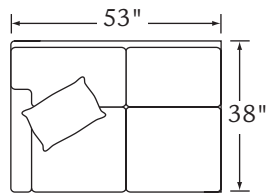

## HADDONFIELD

Features:	SEMI-ATTACHED BOX BORDER BACK	Standard Seat Cushion: Standard TP Fill:							HALLMARK LEGACY DOWN		
		FABRIC/STYLE	OUTSIDE			INSIDE	SEAT	ARM	BACK RAIL	STANDARD TPs	
CORNER SOFA	<b>5890-L/R</b>	90.5w	38D	40H	68.5w	21.5D	21H	25H	33.5H	2 - 20"	
ONE ARM SOFA	<b>5891-L/R</b>	76w	38D	40H	71w	21.5D	21H	25H	33.5H	1 - 20"	
CURVE	<b>5893</b>	76w	38D	40H	-	21.5D	21H	-	33.5H	1 - 20"	
ONE ARM LOVESEAT	<b>5894-L/R</b>	53w	38D	40H	47w	21.5D	21H	25H	33.5H	1 - 20"	

Matching Sofa: Page 38

5890-L Corner Sofa

5890-R Corner Sofa

5891-L One Arm Sofa

5891-R One Arm Sofa

5894-L One Arm Loveseat

5894-R One Arm Loveseat

5893 Curve

1/4 inch = 1 foot