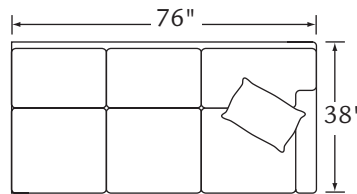

## HADDONFIELD

Features:	SEMI-ATTACHED BOX BORDER BACK	Standard Seat Cushion: Standard TP Fill:							HALLMARK LEGACY DOWN		
		FABRIC/STYLE	OUTSIDE			INSIDE	SEAT	ARM	BACK RAIL	STANDARD TPs	
CORNER SOFA	<b>5890-L/R</b>	90.5w	38D	40H	68.5w	21.5D	21H	25H	33.5H	2 - 20"	
ONE ARM SOFA	<b>5891-L/R</b>	76w	38D	40H	71w	21.5D	21H	25H	33.5H	1 - 20"	
CURVE	<b>5893</b>	76w	38D	40H	-	21.5D	21H	-	33.5H	1 - 20"	
ONE ARM LOVESEAT	<b>5894-L/R</b>	53w	38D	40H	47w	21.5D	21H	25H	33.5H	1 - 20"	

Matching Sofa: Page 38

5890-L Corner Sofa

5890-R Corner Sofa

5891-L One Arm Sofa

5891-R One Arm Sofa

5894-L One Arm Loveseat

5894-R One Arm Loveseat

5893 Curve