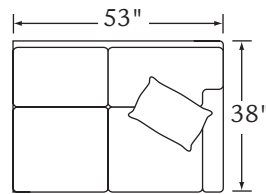

## HADDONFIELD

Features:	SEMI-ATTACHED BOX BORDER BACK	Standard Seat Cushion: Standard TP Fill:							HALLMARK LEGACY DOWN		
		FABRIC/STYLE	OUTSIDE			INSIDE	SEAT	ARM	BACK RAIL	STANDARD TPs	
CORNER SOFA	<b>5890-L/R</b>	90.5w	38D	40H	68.5w	21.5D	21H	25H	33.5H	2 - 20"	
ONE ARM SOFA	<b>5891-L/R</b>	76w	38D	40H	71w	21.5D	21H	25H	33.5H	1 - 20"	
CURVE	<b>5893</b>	76w	38D	40H	-	21.5D	21H	-	33.5H	1 - 20"	
ONE ARM LOVESEAT	<b>5894-L/R</b>	53w	38D	40H	47w	21.5D	21H	25H	33.5H	1 - 20"	

Matching Sofa: Page 38

5890-L Corner Sofa

5890-R Corner Sofa

5891-L One Arm Sofa

5891-R One Arm Sofa

5894-L One Arm Loveseat

5894-R One Arm Loveseat

5893 Curve

1/4 inch = 1 foot