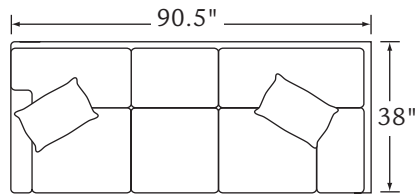

## HADDONFIELD

Features:	SEMI-ATTACHED BOX BORDER BACK	Standard Seat Cushion: Standard TP Fill:							HALLMARK LEGACY DOWN		
		FABRIC/STYLE	OUTSIDE			INSIDE	SEAT	ARM	BACK RAIL	STANDARD TPs	
CORNER SOFA	<b>5890-L/R</b>	90.5w	38D	40H	68.5w	21.5D	21H	25H	33.5H	2 - 20"	
ONE ARM SOFA	<b>5891-L/R</b>	76w	38D	40H	71w	21.5D	21H	25H	33.5H	1 - 20"	
CURVE	<b>5893</b>	76w	38D	40H	-	21.5D	21H	-	33.5H	1 - 20"	
ONE ARM LOVESEAT	<b>5894-L/R</b>	53w	38D	40H	47w	21.5D	21H	25H	33.5H	1 - 20"	

Matching Sofa: Page 38

5890-L Corner Sofa

5890-R Corner Sofa

5891-L One Arm Sofa

5891-R One Arm Sofa

5894-L One Arm Loveseat

5894-R One Arm Loveseat

5893 Curve

1/4 inch = 1 foot