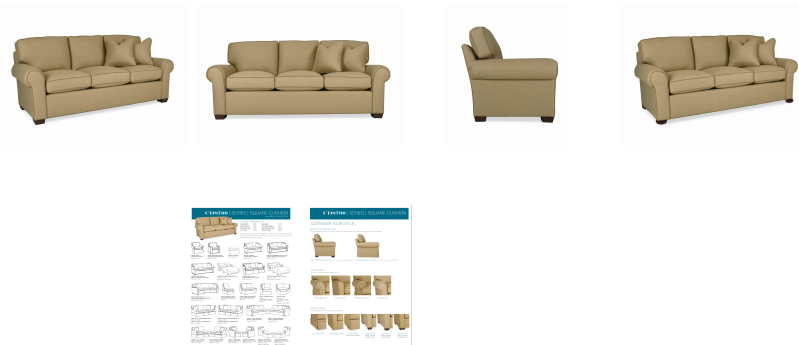

FINISHES

FINISHES SHOWN:

Walnut

RELATED PRODUCTS