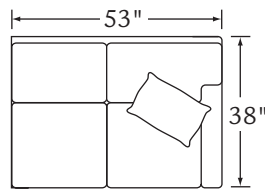

PEYTON

Features: SEMI-ATTACHED BOX BORDER BACK

Standard Seat Cushion:
Standard TP Fill:

HALLMARK
LEGACY DOWN

	FABRIC/STYLE	OUTSIDE			INSIDE		SEAT	ARM	BACK RAIL	STANDARD TPs
CORNER SOFA	6890-L/R	90.5w	38D	40H	68.5w	21.5D	21H	25H	33.5H	2 - 20"
ONE ARM SOFA	6891-L/R	76w	38D	40H	71w	21.5D	21H	25H	33.5H	1 - 20"
CURVE	6893	76w	38D	40H	-	21.5D	21H	-	33.5H	
ONE ARM LOVESEAT	6894-L/R	53w	38D	40H	47w	21.5D	21H	25H	33.5H	1 - 20"

Matching Sofa: Page 37

6890-L Corner Sofa

6890-R Corner Sofa

6891-L One Arm Sofa

6891-R One Arm Sofa

6894-L One Arm Loveseat

6894-R One Arm Loveseat

6893 Curve

1/4 inch = 1 foot