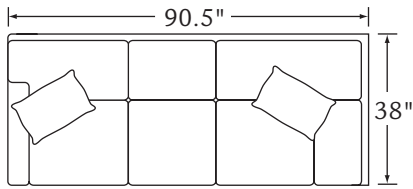

PEYTON

Features: SEMI-ATTACHED BOX BORDER BACK

Standard Seat Cushion:
Standard TP Fill:

HALLMARK
LEGACY DOWN

	FABRIC/STYLE	OUTSIDE			INSIDE		SEAT	ARM	BACK RAIL	STANDARD TPs
CORNER SOFA	6890-L/R	90.5w	38D	40H	68.5w	21.5D	21H	25H	33.5H	2 - 20"
ONE ARM SOFA	6891-L/R	76w	38D	40H	71w	21.5D	21H	25H	33.5H	1 - 20"
CURVE	6893	76w	38D	40H	-	21.5D	21H	-	33.5H	
ONE ARM LOVESEAT	6894-L/R	53w	38D	40H	47w	21.5D	21H	25H	33.5H	1 - 20"

Matching Sofa: Page 37

6890-L Corner Sofa

6890-R Corner Sofa

6891-L One Arm Sofa

6891-R One Arm Sofa

6894-L One Arm Loveseat

6894-R One Arm Loveseat

6893 Curve

1/4 inch = 1 foot