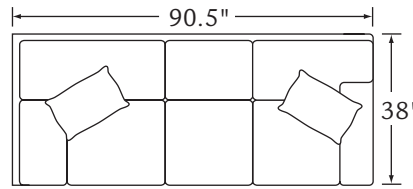

PEYTON

Features: SEMI-ATTACHED BOX BORDER BACK

Standard Seat Cushion:
Standard TP Fill:

HALLMARK
LEGACY DOWN

	FABRIC/STYLE	OUTSIDE			INSIDE		SEAT	ARM	BACK RAIL	STANDARD TPs
CORNER SOFA	6890-L/R	90.5w	38D	40H	68.5w	21.5D	21H	25H	33.5H	2 - 20"
ONE ARM SOFA	6891-L/R	76w	38D	40H	71w	21.5D	21H	25H	33.5H	1 - 20"
CURVE	6893	76w	38D	40H	-	21.5D	21H	-	33.5H	
ONE ARM LOVESEAT	6894-L/R	53w	38D	40H	47w	21.5D	21H	25H	33.5H	1 - 20"

Matching Sofa: Page 37

6890-L Corner Sofa

6890-R Corner Sofa

6891-L One Arm Sofa

6891-R One Arm Sofa

6894-L One Arm Loveseat

6894-R One Arm Loveseat

6893 Curve

1/4 inch = 1 foot