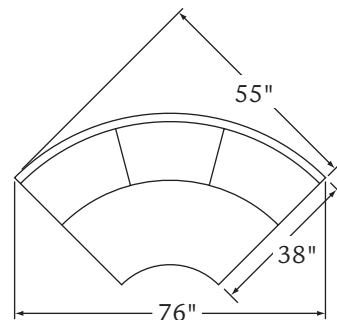

PEYTON

Features: SEMI-ATTACHED BOX BORDER BACK

Standard Seat Cushion:
Standard TP Fill:

HALLMARK
LEGACY DOWN

	FABRIC/STYLE	OUTSIDE			INSIDE		SEAT	ARM	BACK RAIL	STANDARD TPs
CORNER SOFA	6890-L/R	90.5w	38D	40H	68.5w	21.5D	21H	25H	33.5H	2 - 20"
ONE ARM SOFA	6891-L/R	76w	38D	40H	71w	21.5D	21H	25H	33.5H	1 - 20"
CURVE	6893	76w	38D	40H	-	21.5D	21H	-	33.5H	
ONE ARM LOVESEAT	6894-L/R	53w	38D	40H	47w	21.5D	21H	25H	33.5H	1 - 20"

Matching Sofa: Page 37

6890-L Corner Sofa

6890-R Corner Sofa

6891-L One Arm Sofa

6891-R One Arm Sofa

6894-L One Arm Loveseat

6894-R One Arm Loveseat

6893 Curve

1/4 inch = 1 foot