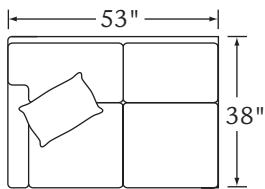

PEYTON

Features: SEMI-ATTACHED BOX BORDER BACK

Standard Seat Cushion:
Standard TP Fill:

HALLMARK
LEGACY DOWN

	FABRIC/STYLE	OUTSIDE			INSIDE		SEAT	ARM	BACK RAIL	STANDARD TPs
CORNER SOFA	6890-L/R	90.5w	38D	40H	68.5w	21.5D	21H	25H	33.5H	2 - 20"
ONE ARM SOFA	6891-L/R	76w	38D	40H	71w	21.5D	21H	25H	33.5H	1 - 20"
CURVE	6893	76w	38D	40H	-	21.5D	21H	-	33.5H	
ONE ARM LOVESEAT	6894-L/R	53w	38D	40H	47w	21.5D	21H	25H	33.5H	1 - 20"

Matching Sofa: Page 37

6890-L Corner Sofa

6890-R Corner Sofa

6891-L One Arm Sofa

6891-R One Arm Sofa

6894-L One Arm Loveseat

6894-R One Arm Loveseat

6893 Curve

1/4 inch = 1 foot