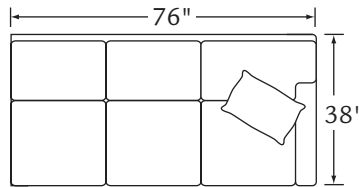

PEYTON

Features: SEMI-ATTACHED BOX BORDER BACK

Standard Seat Cushion:
Standard TP Fill:

HALLMARK
LEGACY DOWN

	FABRIC/STYLE	OUTSIDE			INSIDE		SEAT	ARM	BACK RAIL	STANDARD TPs
CORNER SOFA	6890-L/R	90.5w	38D	40H	68.5w	21.5D	21H	25H	33.5H	2 - 20"
ONE ARM SOFA	6891-L/R	76w	38D	40H	71w	21.5D	21H	25H	33.5H	1 - 20"
CURVE	6893	76w	38D	40H	-	21.5D	21H	-	33.5H	
ONE ARM LOVESEAT	6894-L/R	53w	38D	40H	47w	21.5D	21H	25H	33.5H	1 - 20"

Matching Sofa: Page 37

6890-L Corner Sofa

6890-R Corner Sofa

6891-L One Arm Sofa

6891-R One Arm Sofa

6894-L One Arm Loveseat

6894-R One Arm Loveseat

6893 Curve