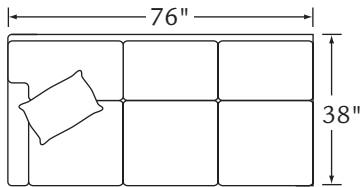

PEYTON

Features: SEMI-ATTACHED BOX BORDER BACK

Standard Seat Cushion:
Standard TP Fill:

HALLMARK
LEGACY DOWN

	FABRIC/STYLE	OUTSIDE			INSIDE		SEAT	ARM	BACK RAIL	STANDARD TPs
CORNER SOFA	6890-L/R	90.5w	38D	40H	68.5w	21.5D	21H	25H	33.5H	2 - 20"
ONE ARM SOFA	6891-L/R	76w	38D	40H	71w	21.5D	21H	25H	33.5H	1 - 20"
CURVE	6893	76w	38D	40H	-	21.5D	21H	-	33.5H	
ONE ARM LOVESEAT	6894-L/R	53w	38D	40H	47w	21.5D	21H	25H	33.5H	1 - 20"

Matching Sofa: Page 37

6890-L Corner Sofa

6890-R Corner Sofa

6891-L One Arm Sofa

6891-R One Arm Sofa

6894-L One Arm Loveseat

6894-R One Arm Loveseat

6893 Curve

1/4 inch = 1 foot